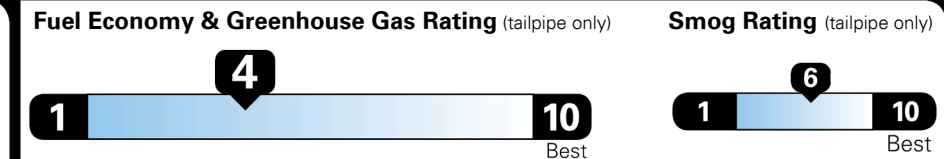

This vehicle emits 428 grams CO₂ per mile. The best emits 0 grams per mile (tailpipe only). Producing and distributing fuel also create emissions; learn more at fueleconomy.gov.

Actual results will vary for many reasons, including driving conditions and how you drive and maintain your vehicle. The average new vehicle gets 29 MPG and costs $8,500 to fuel over 5 years. Cost estimates are based on 15,000 miles per year at $ 3.30 per gallon. MPGe is miles per gasoline gallon equivalent. Vehicle emissions are a significant cause of climate change and smog.

fueleconomy.gov

Calculate personalized estimates and compare vehicles

GOVERNMENT 5-STAR SAFETY RATINGS

Overall Vehicle Score Not Rated

Based on the combined rating of frontal, side and rollover. Should ONLY be compared to other vehicles of similar size and weight.

Frontal Driver Not Rated

Crash Passenger Not Rated

Based on the risk of injury in a frontal impact. Should ONLY be compared to other vehicles of similar size and weight.

Side Front seat Not Rated

Crash Rear seat Not Rated

Star ratings based on the risk of injury in a side impact.

Rollover Not Rated

Star ratings based on the risk of rollover in a single-vehicle crash.

Star ratings range from 1 to 5 stars (★★★★★) with 5 being the highest.

Source: National Highway Traffic Safety Administration (NHTSA).

www.safercar.gov or 1-888-327-4236

Manufacturer's suggested retail price includes Manufacturer's recommended pre-delivery service. License and title fees, state and local taxes and other dealer installed options and accessories are not included in the manufacturer's suggested retail price.

PARTS CONTENT INFORMATION

FOR VEHICLES IN THIS CAR LINE U.S./CANADIAN PARTS CONTENT: 2 %

MAJOR SOURCES OF FOREIGN PARTS: KOREA: 95%

NOTE: PARTS CONTENT DOES NOT INCLUDE FINAL ASSEMBLY, DISTRIBUTION, OR OTHER NON-PARTS COSTS.

FOR THIS VEHICLE FINAL ASSEMBLY POINT: GWANGMYEONG, KOREA

COUNTRY OF ORIGIN

ENGINE (MOTOR): KOREA

TRANSMISSION: KOREA