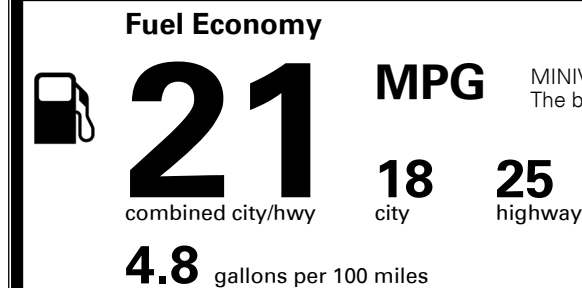

\$ 1,495.00

TOTAL MANUFACTURER'S SUGGESTED RETAIL PRICE ▶

\$ 40,980.00

TOTAL ADDITIONAL WEIGHT:

*Additional terms and conditions apply.

**Kia Connect may be currently unavailable for some Model Year 2022 and newer vehicles sold or purchased in Massachusetts; please see owners.kia.com for more information.

EPA DOT Fuel Economy and Environment

Gasoline Vehicle

MINIVANS range from 20 to 83 MPG. The best vehicle rates 146 MPGe.

You spend
\$3,250
 more in fuel costs
 over 5 years
 compared to the
 average new vehicle.