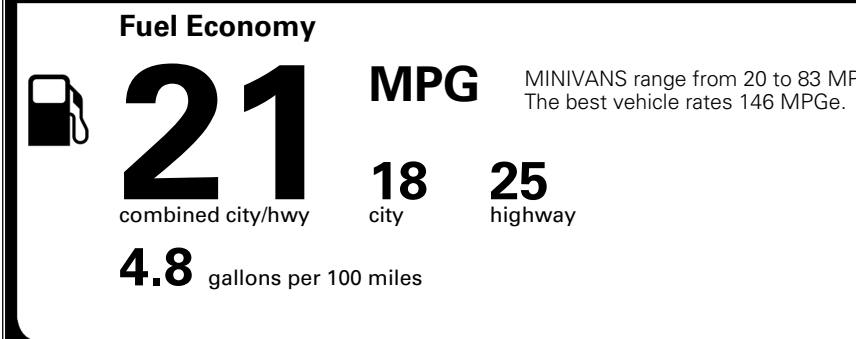

INLAND FREIGHT AND HANDLING \$ 1,545.00

TOTAL MANUFACTURER'S SUGGESTED RETAIL PRICE ▶ \$ 39,430.00

EPA DOT Fuel Economy and Environment

Gasoline Vehicle

You spend \$3,250 more in fuel costs over 5 years compared to the average new vehicle.