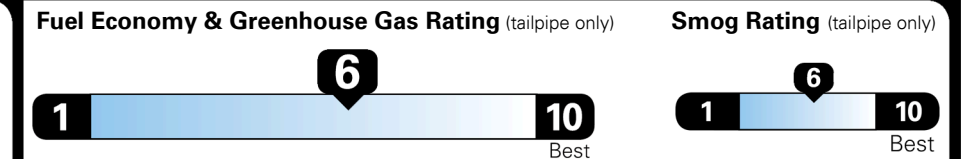

TOTAL ADDITIONAL WEIGHT: 6.0

*Additional terms and conditions apply.
 **Kia Connect may be currently unavailable for some Model Year 2022 and newer vehicles sold or purchased in Massachusetts; please see owners.kia.com for more information.
 NOTE: When you purchase this vehicle, Kia America, Inc. collects personal information you provide to the dealership. For information on our collection and use of personal information and your rights, please see our Privacy Policy on www.kia.com.

EPA DOT Fuel Economy and Environment

Gasoline Vehicle

You save \$750
 in fuel costs over 5 years compared to the average new vehicle.

Annual fuel cost \$1,750

Actual results will vary for many reasons, including driving conditions and how you drive and maintain your vehicle. The average new vehicle gets 28 MPG and costs \$9,500 to fuel over 5 years. Cost estimates are based on 15,000 miles per year at \$ 3.50 per gallon. MPGe is miles per gasoline gallon equivalent. Vehicle emissions are a significant cause of climate change and smog.