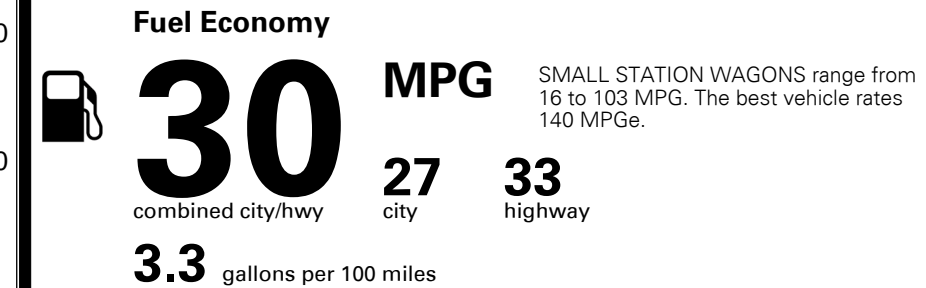

\$500.00

\$175.00

MSRP INCLUDING OPTIONS

\$ 20,965.00

INLAND FREIGHT AND HANDLING

\$ 1,375.00

TOTAL MANUFACTURER'S SUGGESTED RETAIL PRICE ▶

\$ 22,340.00

EPA DOT Fuel Economy and Environment

Gasoline Vehicle

You save \$750
 in fuel costs over 5 years compared to the average new vehicle.

Annual fuel cost \$1,750

Actual results will vary for many reasons, including driving conditions and how you drive and maintain your vehicle. The average new vehicle gets 28 MPG and costs \$9,500 to fuel over 5 years. Cost estimates are based on 15,000 miles per year at \$ 3.50 per gallon. MPGe is miles per gasoline gallon equivalent. Vehicle emissions are a significant cause of climate change and smog.