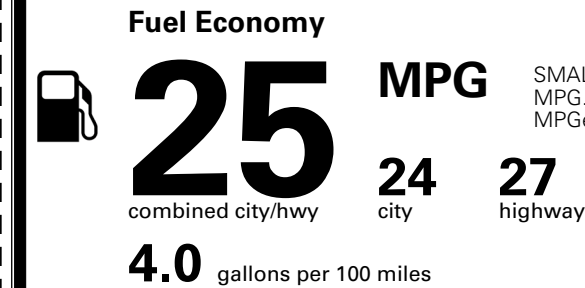

EPA DOT Fuel Economy and Environment

Gasoline Vehicle

SMALL SUVs range from 14 to 125 MPG. The best vehicle rates 146 MPGe.

You spend $1,500 more in fuel costs over 5 years compared to the average new vehicle.

Annual fuel cost $2,000

Fuel Economy & Greenhouse Gas Rating (tailpipe only)