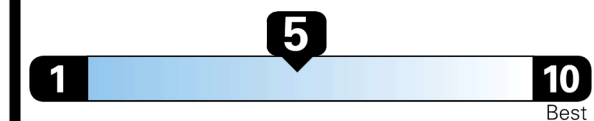

2026 SELTOS SX TURBO AWD

MODEL/OPT.CODE: KAC4485 / 15
EXTERIOR COLOR: STEEL GRAY
INTERIOR COLOR: BLACK
VEHICLE ID NUMBER: KNDETCA76T7921029
PORT OF ENTRY: PUGET SOUND

Sold To: IA001
Kia of Des Moines
4475 MERLE HAY ROAD
DES MOINES IA 50310

Ship To: IA001

STANDARD FEATURES

STANDARD EX AWD FEATURES

MECHANICAL

Torque Vectoring All-Wheel Drive w/ Center Lock Drive Mode Select

ADVANCED DRIVER-ASSISTANCE SYSTEMS

Forward Collision-Avoidance Assist
Lane Keeping Assist & Lane Following Assist
Lane Departure Warning & Safe Exit Warning
Driver Attention Warning & High Beam Assist
Blind-Spot Collision Warning
Rear Cross-Traffic Collision-Avoidance Assist
Parking Distance Warning - Reverse

SAFETY

Dual Front Advanced Airbags
Dual Front Seat-Mounted Side & Full-Length Curtain Airbags

INTERIOR, COMFORT & CONVENIENCE

Dual 10.25" Screen Panoramic Display w/ Navigation
Android Auto and Apple CarPlay
Kia Connect w/Comp 3-Yr Ultimate.* Where Available**
SIRIUSXM® w/Free 3-Mo. Subscription*
Rear View Camera with Dynamic Guidelines
Smart Key w/ Push Button & Remote Start
Wireless Charger (Front) / Front & Rear USB Charge Ports
SynTex Seating Material
Power Driver's Seat w/ Power Lumbar
Heated Front Seats
60/40 Split-Folding and Reclining Rear Seats
Automatic Climate Control w/Auto Defogger
Leather-Wrapped Steering Wheel and Shift Knob
LED Interior Lighting
Rear Occupant Alert (without Sensors)

EXTERIOR

17" Machine Finished Alloy Wheels
Smart Power Liftgate
Heated Outside Mirrors w/ LED Turn Signals
Upgraded Grille w/LED Positioning Lights
LED Rear Combination Lights & Daytime Running Lights
Front Fog Lights
Roof Rails, Rear Spoiler, and Rear Privacy Glass
Compact Spare Tire

WARRANTY