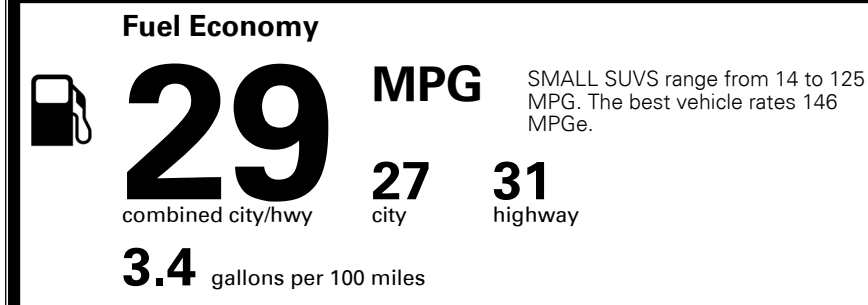

WARRANTY

10 Year/100,000 Mile Limited Powertrain Warranty
5 Year/60,000 Mile Limited Basic Warranty
5 Year/60,000 Mile Roadside Assistance

*Additional terms and conditions apply.
**Kia Connect may be currently unavailable for some Model Year 2022 and newer vehicles sold or purchased in Massachusetts; please see owners.kia.com for more information.
NOTE: When you purchase this vehicle, Kia America, Inc. collects personal information you provide to the dealership. For information on our collection and use of personal information and your rights, please see our Privacy Policy on www.kia.com.

MANUFACTURER'S SUGGESTED RETAIL PRICE ▶

COMPARE EX AWD FEATURES

Added to/in place of standard S AWD features
- Smart Power Liftgate
- 10.25" Instrument Display
- SynTex Seating Material
- Heated Front Seats
- Power Driver's Seat w/ Power Lumbar
- Dual Illuminated Vanity Mirrors
- Wireless Phone Charger
- Cargo Cover
- Parking Distance Warning - Reverse

ADDITIONAL INSTALLED EQUIPMENT:

(In addition to or in place of standard features)
Snow White Pearl Paint
Carpeted Floor Mats

MSRP INCLUDING OPTIONS

INLAND FREIGHT AND HANDLING

TOTAL MANUFACTURER'S SUGGESTED RETAIL PRICE ▶

TOTAL ADDITIONAL WEIGHT: 5.8

$ 28,590.00

Included
Included
Included
Included
Included
Included
Included
Included
Included

$395.00
$190.00

$ 29,175.00

$ 1,395.00

$ 30,570.00

EPA DOT Fuel Economy and Environment

Gasoline Vehicle

You save $0
in fuel costs over 5 years compared to the average new vehicle.

Annual fuel cost $1,700