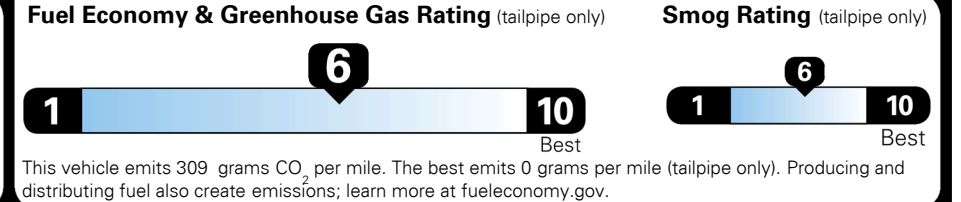

Actual results will vary for many reasons, including driving conditions and how you drive and maintain your vehicle. The average new vehicle gets 29 MPG and costs $8,500 to fuel over 5 years. Cost estimates are based on 15,000 miles per year at $ 3.30 per gallon. MPGe is miles per gasoline gallon equivalent. Vehicle emissions are a significant cause of climate change and smog.

fueleconomy.gov

Calculate personalized estimates and compare vehicles