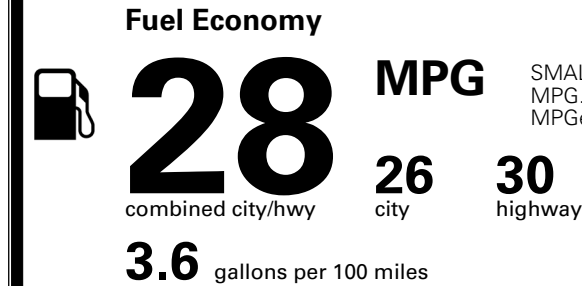

TOTAL ADDITIONAL WEIGHT: 7.2

EPA DOT Fuel Economy and Environment

Gasoline Vehicle

SMALL SUVs range from 14 to 138 MPG. The best vehicle rates 146 MPGe.

You spend \$250 more in fuel costs over 5 years compared to the average new vehicle.