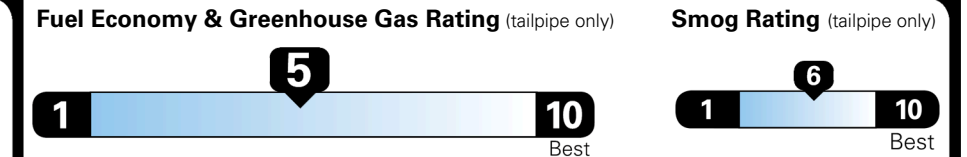

EPA DOT Fuel Economy and Environment

Gasoline Vehicle

Fuel Economy
28 MPG
combined city/hwy
3.6 gallons per 100 miles

26 MPG city
30 MPG highway

SMALL SUVs range from 14 to 138 MPG. The best vehicle rates 146 MPGe.

You spend $250 more in fuel costs over 5 years compared to the average new vehicle.

Annual fuel cost $1,650