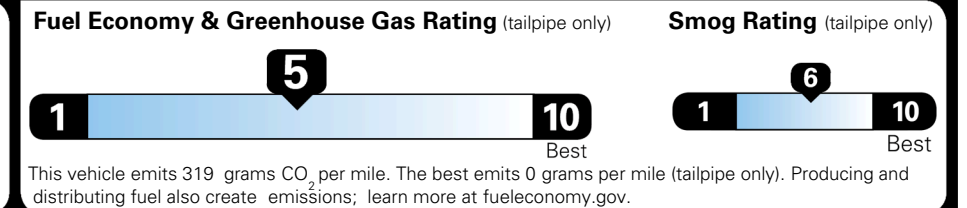

EPA DOT Fuel Economy and Environment

Gasoline Vehicle

Fuel Economy

28 MPG
combined city/hwy

26 MPG
city

30 MPG
highway

3.6 gallons per 100 miles

SMALL SUVs range from 14 to 138 MPG. The best vehicle rates 146 MPGe.

You spend $250 more in fuel costs over 5 years compared to the average new vehicle.

Annual fuel cost $1,650