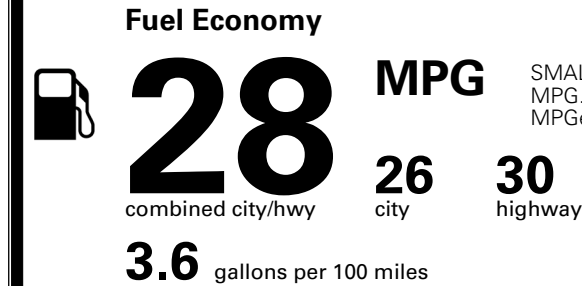

\$2,000.00

\$200.00

\$ 32,685.00

EPA DOT Fuel Economy and Environment

Gasoline Vehicle

SMALL SUVs range from 14 to 138 MPG. The best vehicle rates 146 MPGe.

You spend \$250 more in fuel costs over 5 years compared to the average new vehicle.