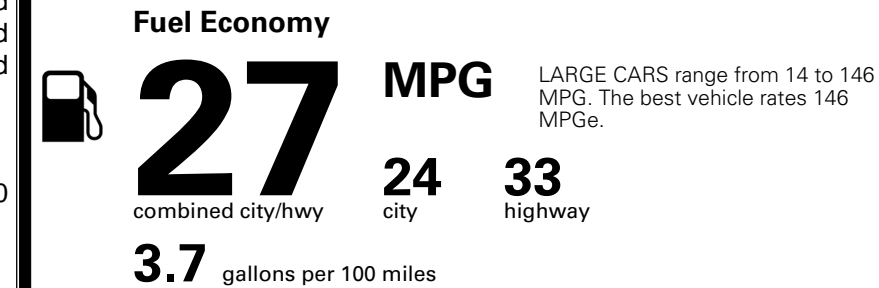

\$ 30,090.00

Included
 Included
 Included

\$2,200.00

\$200.00
 \$350.00

MSRP INCLUDING OPTIONS

\$ 32,840.00

INLAND FREIGHT AND HANDLING

\$ 1,245.00

TOTAL MANUFACTURER'S SUGGESTED RETAIL PRICE ▶

\$ 34,085.00

TOTAL ADDITIONAL WEIGHT: 8.7

EPA DOT Fuel Economy and Environment

Gasoline Vehicle

You spend
\$750
 more in fuel costs
 over 5 years
 compared to the
 average new vehicle.