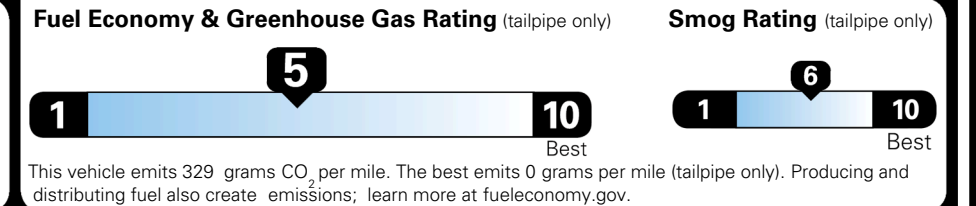

EPA DOT Fuel Economy and Environment

Gasoline Vehicle

You spend
\$750
 more in fuel costs
 over 5 years
 compared to the
 average new vehicle.

Annual fuel cost
\$1,850

Actual results will vary for many reasons, including driving conditions and how you drive and maintain your vehicle. The average new vehicle gets 29 MPG and costs \$8,500 to fuel over 5 years. Cost estimates are based on 15,000 miles per year at \$ 3.30 per gallon. MPGe is miles per gasoline gallon equivalent. Vehicle emissions are a significant cause of climate change and smog.