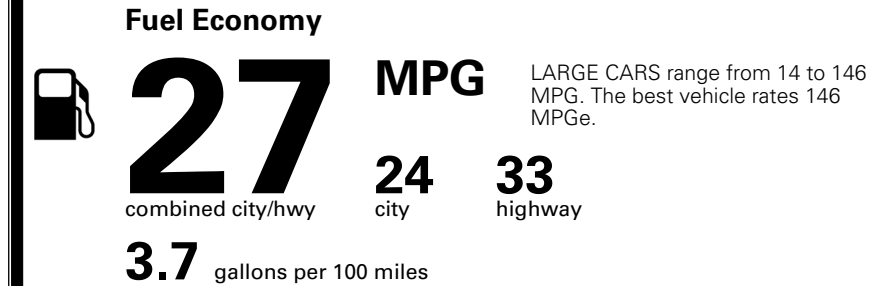

EXTERIOR

GT-Line Exterior Styling
18" Gloss Black Finished Alloy Wheels
LED Reflector Headlights w/Auto-On/Off & Amber LED DRLs
LED Fog Lights & LED Rear Combination Lights
Power Adj. Heated Outside Mirrors w/LED Turn Signals

WARRANTY

10 Year/100,000 Mile Limited Powertrain Warranty
5 Year/60,000 Mile Limited Basic Warranty
5 Year/60,000 Mile Roadside Assistance

MANUFACTURER'S SUGGESTED RETAIL PRICE ▶

$ 30,090.00

COMPARE GT-LINE AWD FEATURES

Added to/in place of standard GT-Line FWD features
- All-Wheel Drive
- Heated Steering Wheel

ADDITIONAL INSTALLED EQUIPMENT:

(In addition to or in place of standard features)
Carpeted Floor Mats
Auto-Dimming Mirror w/ HomeLink™

Included
Included
Included

$200.00
$350.00

MSRP INCLUDING OPTIONS

$ 30,640.00

INLAND FREIGHT AND HANDLING

$ 1,245.00

TOTAL MANUFACTURER'S SUGGESTED RETAIL PRICE ▶

$ 31,885.00

TOTAL ADDITIONAL WEIGHT: 8.7

*Additional terms and conditions apply.

**Kia Connect may be currently unavailable for some Model Year 2022 and newer vehicles sold or purchased in Massachusetts; please see owners.kia.com for more information.

NOTE: When you purchase this vehicle, Kia America, Inc. collects personal information you provide to the dealership. For information on our collection and use of personal information and your rights, please see our Privacy Policy on www.kia.com.

EPA DOT Fuel Economy and Environment

Gasoline Vehicle

You spend
$750
more in fuel costs
over 5 years
compared to the
average new vehicle.

Annual fuel cost
$1,850