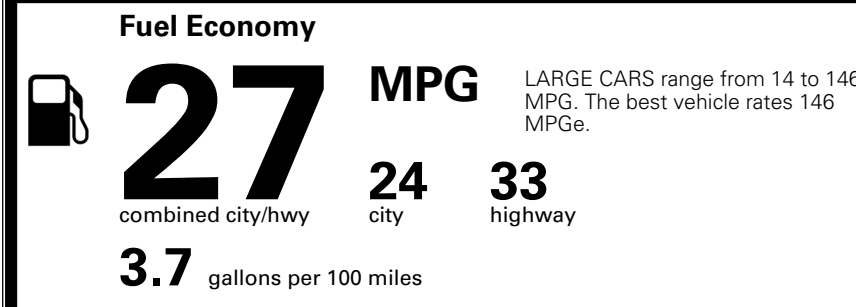

MANUFACTURER'S SUGGESTED RETAIL PRICE ▶

COMPARE GT-LINE AWD FEATURES
Added to/in place of standard GT-Line FWD features
- All-Wheel Drive
- Heated Steering Wheel

ADDITIONAL INSTALLED EQUIPMENT:
(In addition to or in place of standard features)
Snow White Pearl Paint
GT-Line Red Interior Color Package
Carpeted Floor Mats
First Aid Kit, Small

$ 30,090.00

Included
Included
Included
$495.00
$295.00
$200.00
$45.00

MSRP INCLUDING OPTIONS

$ 31,125.00

INLAND FREIGHT AND HANDLING

$ 1,245.00

TOTAL MANUFACTURER'S SUGGESTED RETAIL PRICE ▶

$ 32,370.00

TOTAL ADDITIONAL WEIGHT: 8.1

*Additional terms and conditions apply.
**Kia Connect may be currently unavailable for some Model Year 2022 and newer vehicles sold or purchased in Massachusetts; please see owners.kia.com for more information.
NOTE: When you purchase this vehicle, Kia America, Inc. collects personal information you provide to the dealership. For information on our collection and use of personal information and your rights, please see our Privacy Policy on www.kia.com.

EPA DOT Fuel Economy and Environment