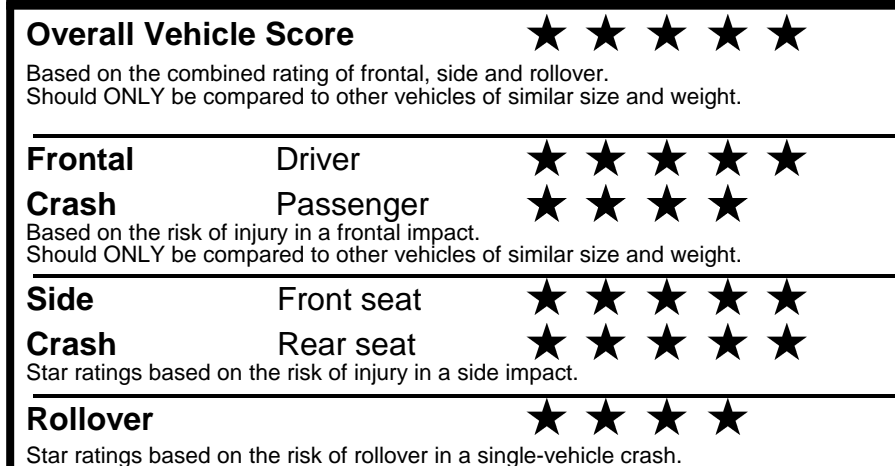

fueleconomy.gov
 Calculate personalized estimates and compare vehicles

GOVERNMENT 5-STAR SAFETY RATINGS

Star ratings range from 1 to 5 stars (★★★★★) with 5 being the highest.
 Source: National Highway Traffic Safety Administration (NHTSA).
www.safercar.gov or 1-888-327-4236