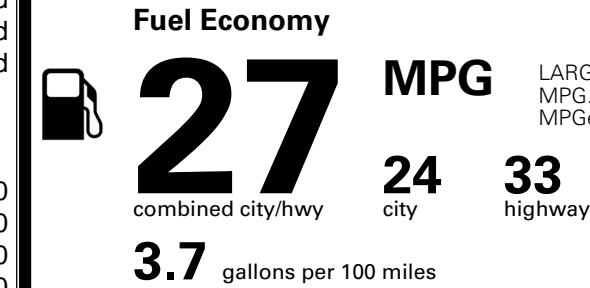

\$ 30,090.00

Included
 Included
 Included

\$495.00
 \$295.00
 \$200.00
 \$350.00

MSRP INCLUDING OPTIONS

\$ 31,430.00

INLAND FREIGHT AND HANDLING

\$ 1,245.00

TOTAL MANUFACTURER'S SUGGESTED RETAIL PRICE ▶

\$ 32,675.00

TOTAL ADDITIONAL WEIGHT: 8.7

EPA DOT Fuel Economy and Environment

Gasoline Vehicle

You spend \$750 more in fuel costs over 5 years compared to the average new vehicle.

Annual fuel cost \$1,850