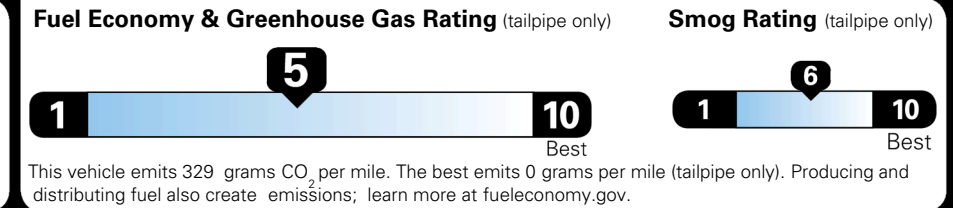

\$ 32,675.00

TOTAL ADDITIONAL WEIGHT: 8.7

EPA DOT Fuel Economy and Environment

Gasoline Vehicle

You spend \$750 more in fuel costs over 5 years compared to the average new vehicle.

Annual fuel cost \$1,850