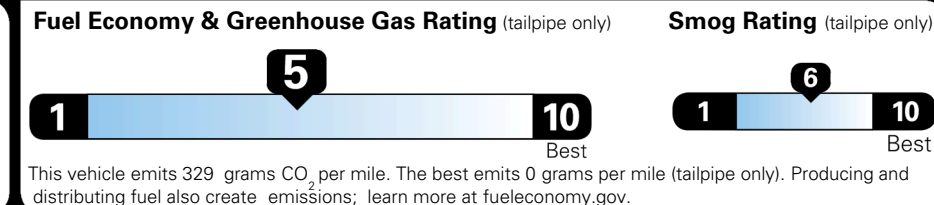

TOTAL ADDITIONAL WEIGHT: 8.7

EPA DOT Fuel Economy and Environment

Gasoline Vehicle

You spend
\$750
 more in fuel costs
 over 5 years
 compared to the
 average new vehicle.

Annual fuel cost
\$1,850

Actual results will vary for many reasons, including driving conditions and how you drive and maintain your vehicle. The average new vehicle gets 29 MPG and costs \$8,500 to fuel over 5 years. Cost estimates are based on 15,000 miles per year at \$ 3.30 per gallon. MPGe is miles per gasoline gallon equivalent. Vehicle emissions are a significant cause of climate change and smog.