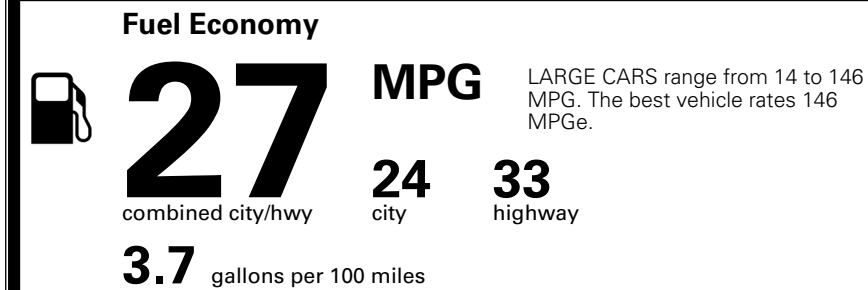

\$495.00
 \$2,200.00

\$200.00
 \$350.00

MSRP INCLUDING OPTIONS

\$ 33,335.00

INLAND FREIGHT AND HANDLING

\$ 1,245.00

TOTAL MANUFACTURER'S SUGGESTED RETAIL PRICE ▶

\$ 34,580.00

TOTAL ADDITIONAL WEIGHT: 8.7

EPA DOT Fuel Economy and Environment

Gasoline Vehicle

You spend
\$750
 more in fuel costs
 over 5 years
 compared to the
 average new vehicle.

Annual fuel cost
\$1,850

Actual results will vary for many reasons, including driving conditions and how you drive and maintain your vehicle. The average new vehicle gets 29 MPG and costs \$8,500 to fuel over 5 years. Cost estimates are based on 15,000 miles per year at \$ 3.30 per gallon. MPGe is miles per gasoline gallon equivalent. Vehicle emissions are a significant cause of climate change and smog.