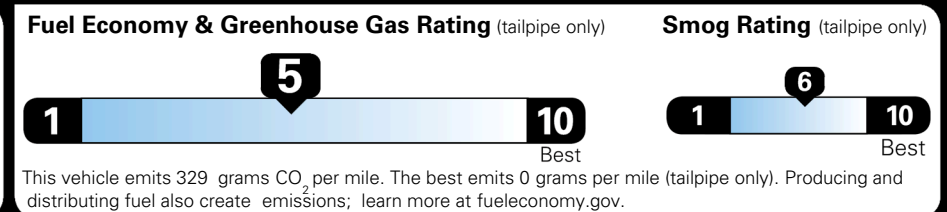

\$ 32,275.00

TOTAL ADDITIONAL WEIGHT: 8.1

EPA DOT Fuel Economy and Environment

Gasoline Vehicle

You spend **\$750** more in fuel costs over 5 years compared to the average new vehicle.

Annual fuel cost **\$1,850**