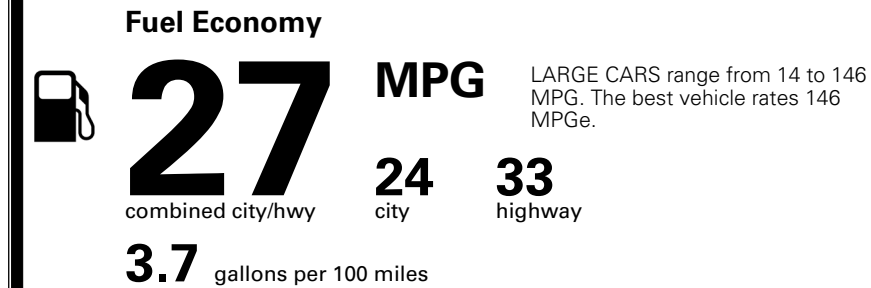

\$ 30,090.00

Included
 Included
 Included

\$695.00
 \$200.00
 \$45.00

MSRP INCLUDING OPTIONS

\$ 31,030.00

INLAND FREIGHT AND HANDLING

\$ 1,245.00

TOTAL MANUFACTURER'S SUGGESTED RETAIL PRICE ▶

\$ 32,275.00

TOTAL ADDITIONAL WEIGHT: 8.1

EPA DOT Fuel Economy and Environment

Gasoline Vehicle

You spend **\$750** more in fuel costs over 5 years compared to the average new vehicle.

Annual fuel cost **\$1,850**