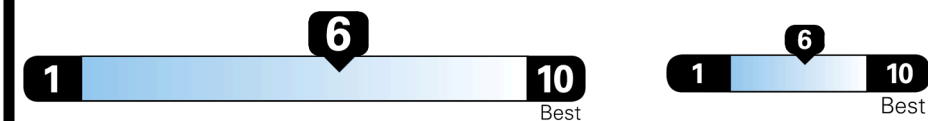

EPA DOT Fuel Economy and Environment

Gasoline Vehicle

You save \$0
 in fuel costs over 5 years compared to the average new vehicle.

Annual fuel cost \$1,700

Fuel Economy & Greenhouse Gas Rating (tailpipe only) Smog Rating (tailpipe only)