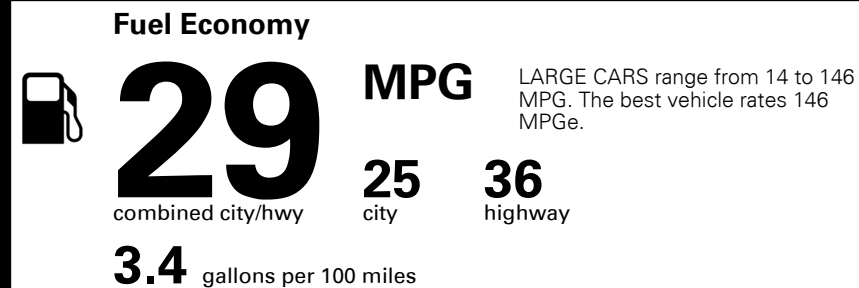

EPA DOT Fuel Economy and Environment

Gasoline Vehicle

You save $0
in fuel costs over 5 years compared to the average new vehicle.

Annual fuel cost $1,700