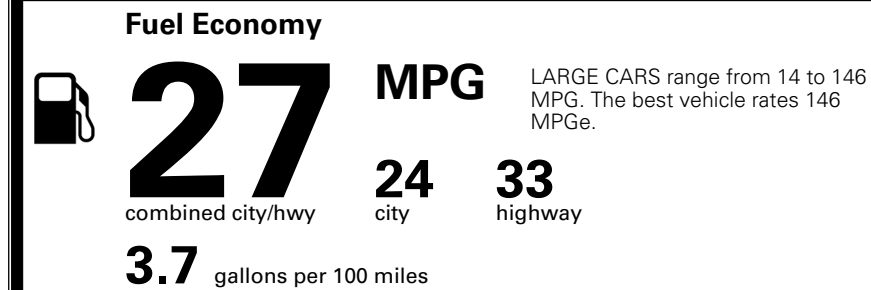

TOTAL MANUFACTURER'S SUGGESTED RETAIL PRICE ▶

\$ 34,580.00

TOTAL ADDITIONAL WEIGHT: 8.7

EPA DOT Fuel Economy and Environment

Gasoline Vehicle

You spend \$750 more in fuel costs over 5 years compared to the average new vehicle.