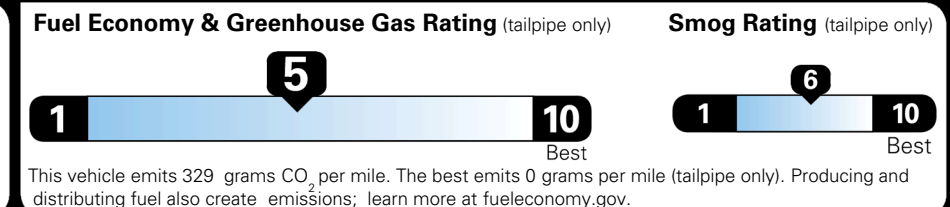

Actual results will vary for many reasons, including driving conditions and how you drive and maintain your vehicle. The average new vehicle gets 29 MPG and costs $8,500 to fuel over 5 years. Cost estimates are based on 15,000 miles per year at $ 3.30 per gallon. MPGe is miles per gasoline gallon equivalent. Vehicle emissions are a significant cause of climate change and smog.

fueleconomy.gov

Calculate personalized estimates and compare vehicles

GOVERNMENT 5-STAR SAFETY RATINGS

PARTS CONTENT INFORMATION

Overall Vehicle Score ★ ★ ★ ★ ★

Based on the combined rating of frontal, side and rollover. Should ONLY be compared to other vehicles of similar size and weight.

Frontal Driver ★ ★ ★ ★ ★

Crash Passenger ★ ★ ★ ★ ★

Based on the risk of injury in a frontal impact. Should ONLY be compared to other vehicles of similar size and weight.

Side Front seat ★ ★ ★ ★ ★

Crash Rear seat ★ ★ ★ ★ ★

Star ratings based on the risk of injury in a side impact.

Rollover ★ ★ ★ ★ ★

Star ratings based on the risk of rollover in a single-vehicle crash.

Star ratings range from 1 to 5 stars (★★★★★) with 5 being the highest.

Source: National Highway Traffic Safety Administration (NHTSA).

www.safercar.gov or 1-888-327-4236

Manufacturer's suggested retail price includes Manufacturer's recommended pre-delivery service. License and title fees, state and local taxes and other dealer installed options and accessories are not included in the manufacturer's suggested retail price.

FOR VEHICLES IN THIS CAR LINE U.S./CANADIAN PARTS CONTENT: 0 %

MAJOR SOURCES OF FOREIGN PARTS: KOREA: 90%

NOTE: PARTS CONTENT DOES NOT INCLUDE FINAL ASSEMBLY, DISTRIBUTION, OR OTHER NON-PARTS COSTS.

FOR THIS VEHICLE FINAL ASSEMBLY POINT: HWASUNG, KOREA

COUNTRY OF ORIGIN

ENGINE (MOTOR): KOREA

TRANSMISSION: KOREA

*Additional terms and conditions apply.

**Kia Connect may be currently unavailable for some Model Year 2022 and newer vehicles sold or purchased in Massachusetts; please see owners.kia.com for more information.

NOTE: When you purchase this vehicle, Kia America, Inc. collects personal information you provide to the dealership. For information on our collection and use of personal information and your rights, please see our Privacy Policy on www.kia.com.