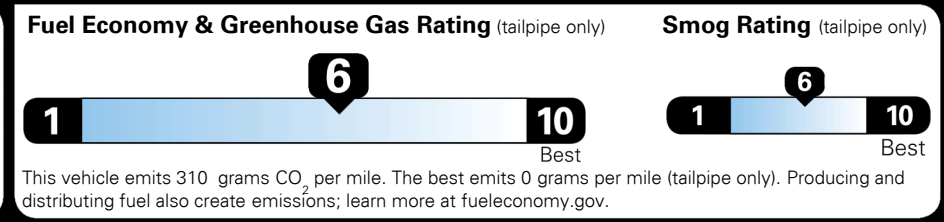

EPA DOT Fuel Economy and Environment

Gasoline Vehicle

You save \$0
 in fuel costs over 5 years compared to the average new vehicle.

Annual fuel cost \$1,700

Actual results will vary for many reasons, including driving conditions and how you drive and maintain your vehicle. The average new vehicle gets 29 MPG and costs \$8,500 to fuel over 5 years. Cost estimates are based on 15,000 miles per year at \$ 3.30 per gallon. MPGe is miles per gasoline gallon equivalent. Vehicle emissions are a significant cause of climate change and smog.