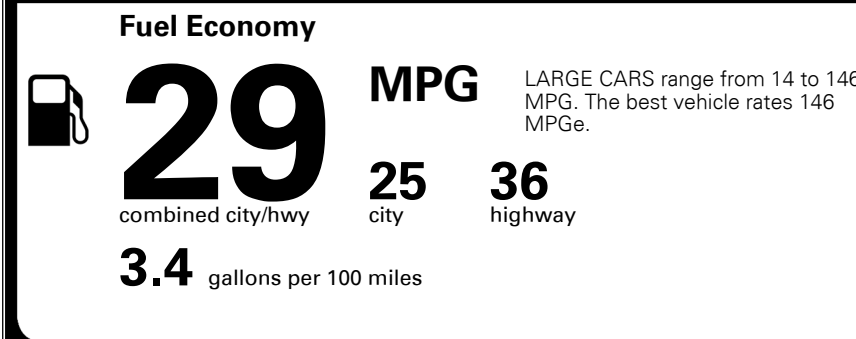

EPA DOT Fuel Economy and Environment

Gasoline Vehicle

You save $0
in fuel costs over 5 years compared to the average new vehicle.

Annual fuel cost $1,700