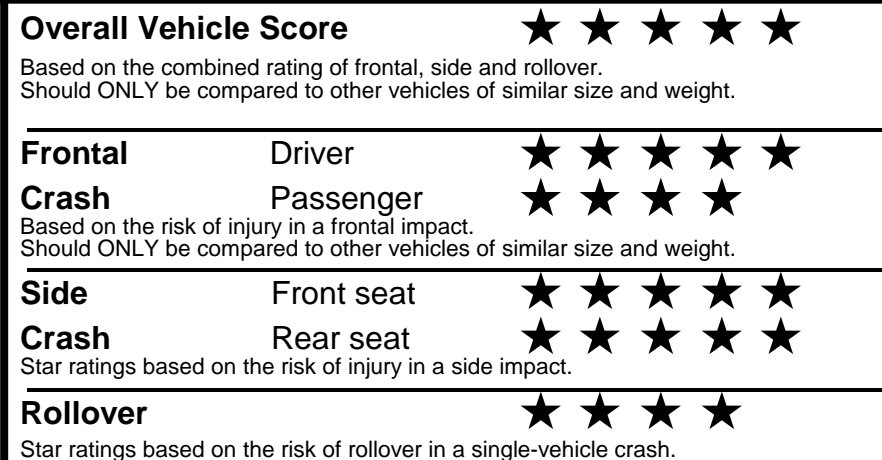

fueleconomy.gov

Calculate personalized estimates and compare vehicles

GOVERNMENT 5-STAR SAFETY RATINGS

Star ratings range from 1 to 5 stars (★★★★★) with 5 being the highest.
 Source: National Highway Traffic Safety Administration (NHTSA).
www.safercar.gov or 1-888-327-4236