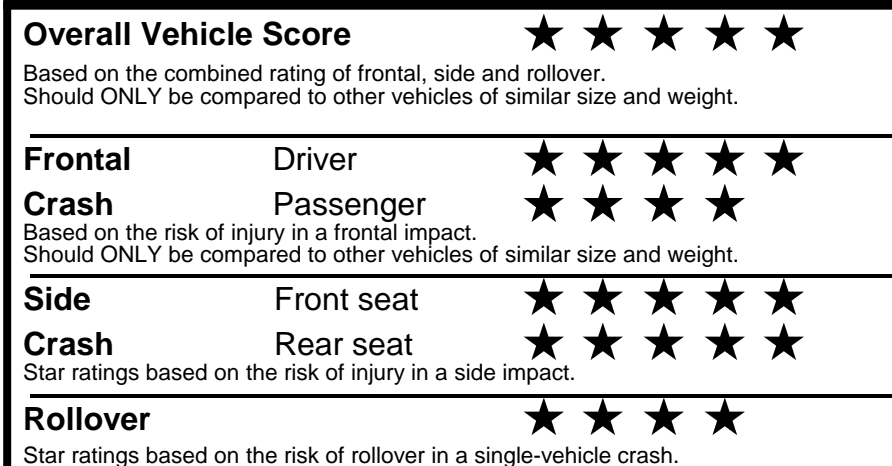

fueleconomy.gov
 Calculate personalized estimates and compare vehicles

Smartphone QR Code

GOVERNMENT 5-STAR SAFETY RATINGS

PARTS CONTENT INFORMATION

FOR VEHICLES IN THIS CAR LINE U.S./CANADIAN PARTS CONTENT: 0 %