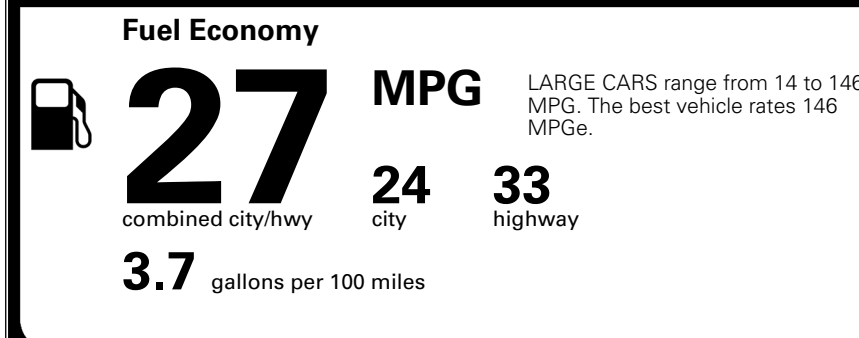

EPA DOT Fuel Economy and Environment

Gasoline Vehicle

You spend \$750 more in fuel costs over 5 years compared to the average new vehicle.

Annual fuel cost \$1,850

Actual results will vary for many reasons, including driving conditions and how you drive and maintain your vehicle. The average new vehicle gets 29 MPG and costs \$8,500 to fuel over 5 years. Cost estimates are based on 15,000 miles per year at \$ 3.30 per gallon. MPGe is miles per gasoline gallon equivalent. Vehicle emissions are a significant cause of climate change and smog.