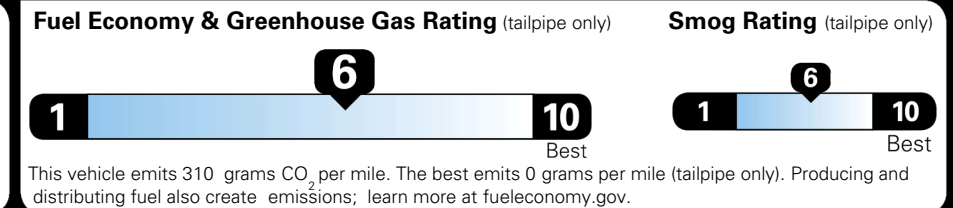

Actual results will vary for many reasons, including driving conditions and how you drive and maintain your vehicle. The average new vehicle gets 29 MPG and costs $8,500 to fuel over 5 years. Cost estimates are based on 15,000 miles per year at $ 3.30 per gallon. MPGe is miles per gasoline gallon equivalent. Vehicle emissions are a significant cause of climate change and smog.

fueleconomy.gov

Calculate personalized estimates and compare vehicles

GOVERNMENT 5-STAR SAFETY RATINGS

Overall Vehicle Score ★ ★ ★ ★ ★

Based on the combined rating of frontal, side and rollover. Should ONLY be compared to other vehicles of similar size and weight.

Frontal Driver ★ ★ ★ ★ ★

Crash Passenger ★ ★ ★ ★ ★

Based on the risk of injury in a frontal impact. Should ONLY be compared to other vehicles of similar size and weight.

Side Front seat ★ ★ ★ ★ ★

Crash Rear seat ★ ★ ★ ★ ★

Star ratings based on the risk of injury in a side impact.

Rollover ★ ★ ★ ★ ★

Star ratings based on the risk of rollover in a single-vehicle crash.

Star ratings range from 1 to 5 stars (★★★★★) with 5 being the highest.

Source: National Highway Traffic Safety Administration (NHTSA).

www.safercar.gov or 1-888-327-4236

Manufacturer's suggested retail price includes Manufacturer's recommended pre-delivery service. License and title fees, state and local taxes and other dealer installed options and accessories are not included in the manufacturer's suggested retail price.

PARTS CONTENT INFORMATION

FOR VEHICLES IN THIS CAR LINE U.S./CANADIAN PARTS CONTENT: 0 %

MAJOR SOURCES OF FOREIGN PARTS: KOREA: 90%

NOTE: PARTS CONTENT DOES NOT INCLUDE FINAL ASSEMBLY, DISTRIBUTION, OR OTHER NON-PARTS COSTS.

FOR THIS VEHICLE FINAL ASSEMBLY POINT: HWASUNG, KOREA

COUNTRY OF ORIGIN

ENGINE (MOTOR): KOREA

TRANSMISSION: KOREA

*Additional terms and conditions apply.

**Kia Connect may be currently unavailable for some Model Year 2022 and newer vehicles sold or purchased in Massachusetts; please see owners.kia.com for more information.

NOTE: When you purchase this vehicle, Kia America, Inc. collects personal information you provide to the dealership. For information on our collection and use of personal information and your rights, please see our Privacy Policy on www.kia.com.