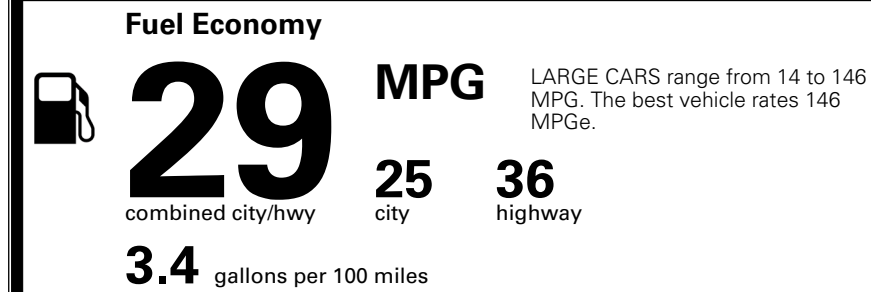

EPA DOT Fuel Economy and Environment

Gasoline Vehicle

You save $0
in fuel costs over 5 years compared to the average new vehicle.

Annual fuel cost $1,700