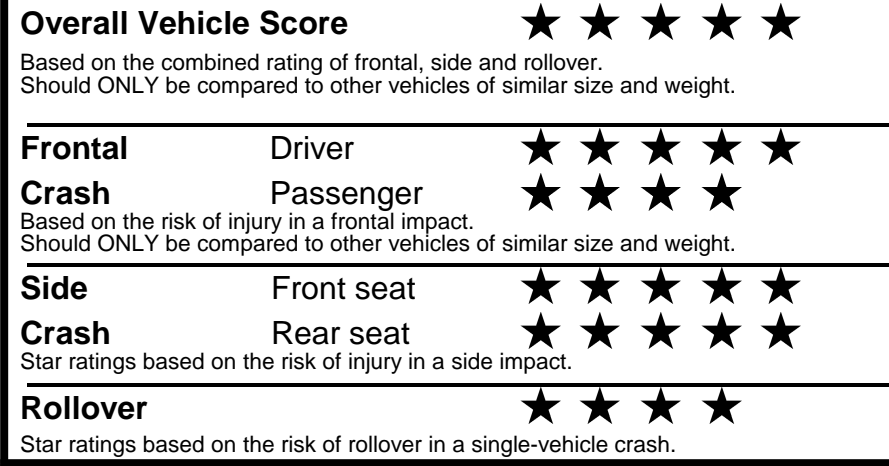

fueleconomy.gov
 Calculate personalized estimates and compare vehicles

GOVERNMENT 5-STAR SAFETY RATINGS

Star ratings range from 1 to 5 stars (★★★★★) with 5 being the highest.
 Source: National Highway Traffic Safety Administration (NHTSA).
www.safercar.gov or 1-888-327-4236