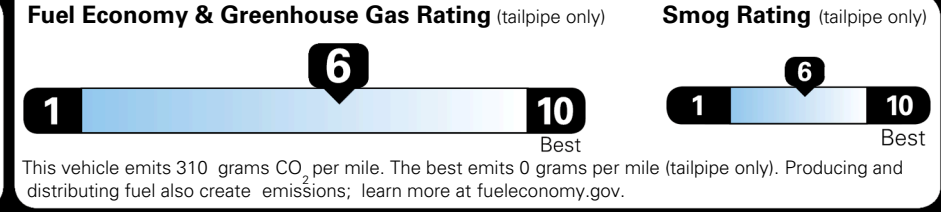

\$695.00
 \$295.00
 \$200.00
 \$350.00

EPA DOT Fuel Economy and Environment

Gasoline Vehicle

You save \$0
 in fuel costs over 5 years compared to the average new vehicle.

Annual fuel cost \$1,700

Actual results will vary for many reasons, including driving conditions and how you drive and maintain your vehicle. The average new vehicle gets 29 MPG and costs \$8,500 to fuel over 5 years. Cost estimates are based on 15,000 miles per year at \$ 3.30 per gallon. MPGe is miles per gasoline gallon equivalent. Vehicle emissions are a significant cause of climate change and smog.