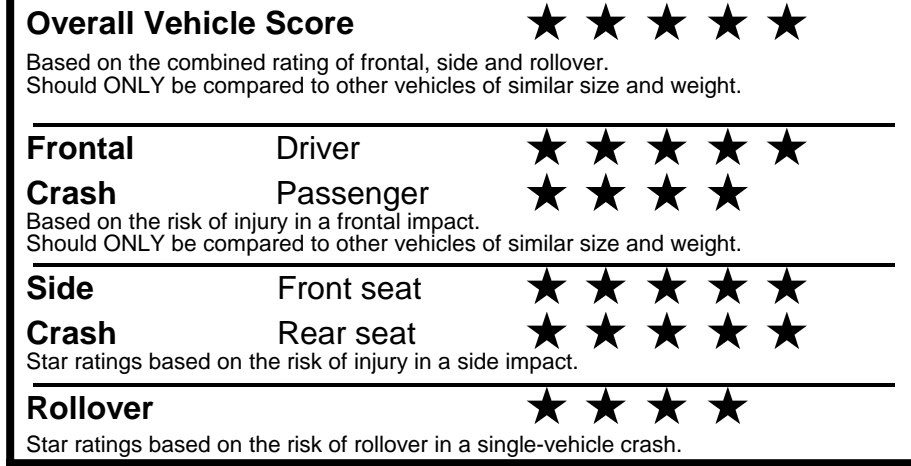

fueleconomy.gov
 Calculate personalized estimates and compare vehicles

Smartphone QR Code

GOVERNMENT 5-STAR SAFETY RATINGS

Star ratings range from 1 to 5 stars (★★★★★) with 5 being the highest.
 Source: National Highway Traffic Safety Administration (NHTSA).
www.safercar.gov or 1-888-327-4236