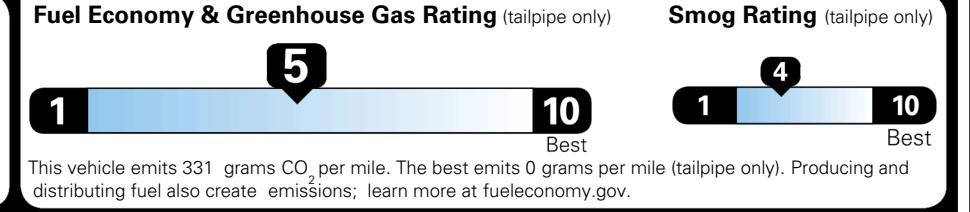

\$ 34,835.00

\$ 1,245.00

\$ 36,080.00

EPA DOT Fuel Economy and Environment

Gasoline Vehicle

You spend
\$750
 more in fuel costs over 5 years compared to the average new vehicle.

Annual fuel cost
\$1,850

Actual results will vary for many reasons, including driving conditions and how you drive and maintain your vehicle. The average new vehicle gets 29 MPG and costs \$8,500 to fuel over 5 years. Cost estimates are based on 15,000 miles per year at \$ 3.30 per gallon. MPGe is miles per gasoline gallon equivalent. Vehicle emissions are a significant cause of climate change and smog.