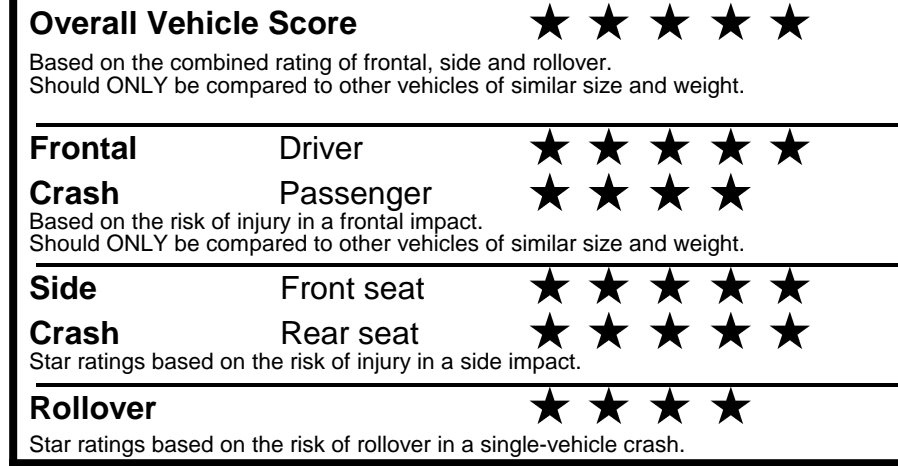

GOVERNMENT 5-STAR SAFETY RATINGS

PARTS CONTENT INFORMATION

FOR VEHICLES IN THIS CAR LINE U.S./CANADIAN PARTS CONTENT: 0 %

MAJOR SOURCES OF FOREIGN PARTS: KOREA: 90%

NOTE: PARTS CONTENT DOES NOT INCLUDE FINAL ASSEMBLY, DISTRIBUTION, OR OTHER NON-PARTS COSTS.

FOR THIS VEHICLE FINAL ASSEMBLY POINT: HWASUNG, KOREA

COUNTRY OF ORIGIN ENGINE (MOTOR): KOREA

TRANSMISSION: KOREA

Star ratings range from 1 to 5 stars (★★★★★) with 5 being the highest. Source: National Highway Traffic Safety Administration (NHTSA). www.safercar.gov or 1-888-327-4236

Manufacturer's suggested retail price includes Manufacturer's recommended pre-delivery service. License and title fees, state and local taxes and other dealer installed options and accessories are not included in the manufacturer's suggested retail price.