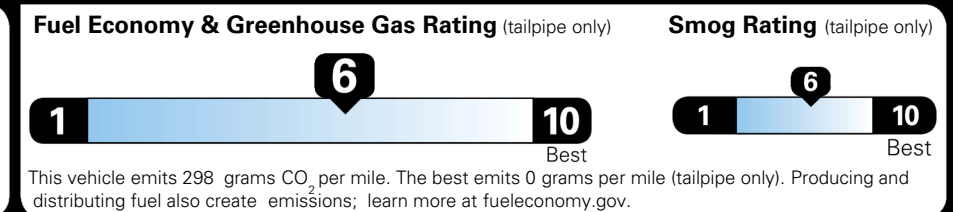

MSRP INCLUDING OPTIONS \$ 28,085.00

INLAND FREIGHT AND HANDLING \$ 1,245.00

TOTAL MANUFACTURER'S SUGGESTED RETAIL PRICE ▶ \$ 29,330.00

TOTAL ADDITIONAL WEIGHT: 9.5

*Additional terms and conditions apply.
 **Kia Connect may be currently unavailable for some Model Year 2022 and newer vehicles sold or purchased in Massachusetts; please see owners.kia.com for more information.
 NOTE: When you purchase this vehicle, Kia America, Inc. collects personal information you provide to the dealership. For information on our collection and use of personal information and your rights, please see our Privacy Policy on www.kia.com.

EPA DOT Fuel Economy and Environment

Gasoline Vehicle

You save \$250
 in fuel costs over 5 years compared to the average new vehicle.

Annual fuel cost \$1,650

Actual results will vary for many reasons, including driving conditions and how you drive and maintain your vehicle. The average new vehicle gets 29 MPG and costs \$8,500 to fuel over 5 years. Cost estimates are based on 15,000 miles per year at \$ 3.30 per gallon. MPGe is miles per gasoline gallon equivalent. Vehicle emissions are a significant cause of climate change and smog.