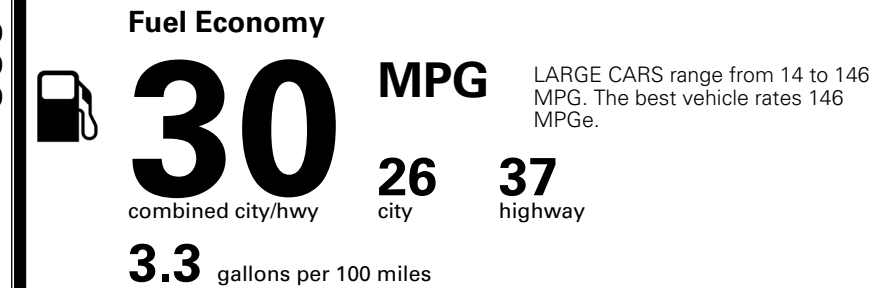

MSRP INCLUDING OPTIONS \$ 28,085.00

INLAND FREIGHT AND HANDLING \$ 1,245.00

TOTAL MANUFACTURER'S SUGGESTED RETAIL PRICE ▶ \$ 29,330.00

TOTAL ADDITIONAL WEIGHT: 9.5

*Additional terms and conditions apply.
 **Kia Connect may be currently unavailable for some Model Year 2022 and newer vehicles sold or purchased in Massachusetts; please see owners.kia.com for more information.
 NOTE: When you purchase this vehicle, Kia America, Inc. collects personal information you provide to the dealership. For information on our collection and use of personal information and your rights, please see our Privacy Policy on www.kia.com.

EPA DOT Fuel Economy and Environment

Gasoline Vehicle

You save \$250
 in fuel costs over 5 years compared to the average new vehicle.

Annual fuel cost \$1,650

Actual results will vary for many reasons, including driving conditions and how you drive and maintain your vehicle. The average new vehicle gets 29 MPG and costs \$8,500 to fuel over 5 years. Cost estimates are based on 15,000 miles per year at \$ 3.30 per gallon. MPGe is miles per gasoline gallon equivalent. Vehicle emissions are a significant cause of climate change and smog.