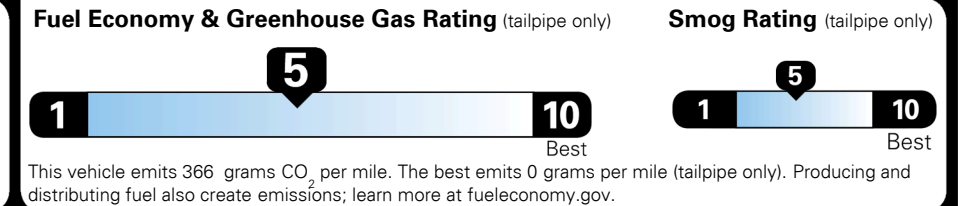

Actual results will vary for many reasons, including driving conditions and how you drive and maintain your vehicle. The average new vehicle gets 28 MPG and costs $8,000 to fuel over 5 years. Cost estimates are based on 15,000 miles per year at $ 2.95 per gallon. MPGe is miles per gasoline gallon equivalent. Vehicle emissions are a significant cause of climate change and smog.

fuel economy.gov

Calculate personalized estimates and compare vehicles

GOVERNMENT 5-STAR SAFETY RATINGS

Overall Vehicle Score ★ ★ ★ ★

Based on the combined rating of frontal, side and rollover.
Should ONLY be compared to other vehicles of similar size and weight.

Frontal Driver ★ ★ ★ ★
Crash Passenger ★ ★ ★ ★

Based on the risk of injury in a frontal impact.
Should ONLY be compared to other vehicles of similar size and weight.

Side Front seat ★ ★ ★ ★ ★
Crash Rear seat ★ ★ ★ ★ ★

Star ratings based on the risk of injury in a side impact.

Rollover ★ ★ ★ ★

Star ratings based on the risk of rollover in a single-vehicle crash.

Star ratings range from 1 to 5 stars (★★★★★) with 5 being the highest.

Source: National Highway Traffic Safety Administration (NHTSA).

www.safercar.gov or 1-888-327-4236

Manufacturer's suggested retail price includes Manufacturer's recommended pre-delivery service. License and title fees, state and local taxes and other dealer installed options and accessories are not included in the manufacturer's suggested retail price.

PARTS CONTENT INFORMATION

FOR VEHICLES IN THIS CAR
LINE U.S./CANADIAN
PARTS CONTENT: 55 %

MAJOR SOURCES OF
FOREIGN PARTS:
KOREA: 35%

NOTE: PARTS CONTENT DOES
NOT INCLUDE FINAL ASSEMBLY,
DISTRIBUTION, OR OTHER
NON-PARTS COSTS.

FOR THIS VEHICLE
FINAL ASSEMBLY POINT:
WEST POINT, GA, USA

COUNTRY OF ORIGIN

ENGINE: USA

TRANSMISSION: USA

*Additional terms and conditions apply.

**Kia Connect may be currently unavailable for Model Year 2022 and newer vehicles sold or purchased in Massachusetts; please see owners.kia.com for updates on availability.

NOTE: When you purchase this vehicle, Kia America, Inc. collects personal information you provide to the dealership. For information on our collection and use of personal information and your rights, please see our Privacy Policy on www.kia.com.