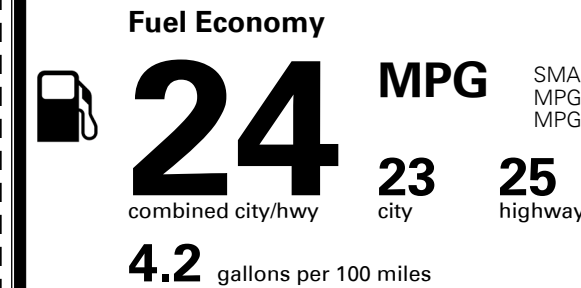

EPA DOT Fuel Economy and Environment

Gasoline Vehicle

SMALL SUVs range from 14 to 123 MPG. The best vehicle rates 132 MPGe.

You spend
$1,250
more in fuel costs
over 5 years
compared to the
average new vehicle.

Annual fuel cost
$1,850