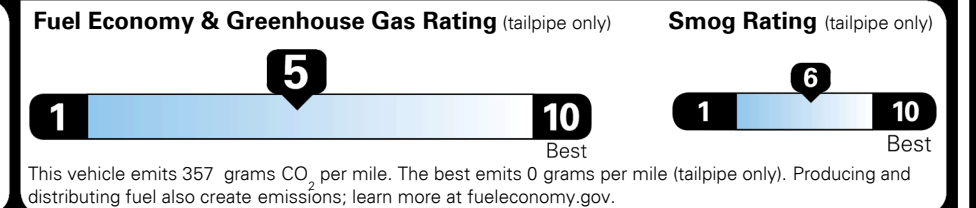

MSRP INCLUDING OPTIONS \$ 37,700.00

INLAND FREIGHT AND HANDLING \$ 1,445.00

TOTAL MANUFACTURER'S SUGGESTED RETAIL PRICE ▶ \$ 39,145.00

TOTAL ADDITIONAL WEIGHT: 8.0

*Additional terms and conditions apply.
 **Kia Connect may be currently unavailable for some Model Year 2022 and newer vehicles sold or purchased in Massachusetts; please see owners.kia.com for more information.
 NOTE: When you purchase this vehicle, Kia America, Inc. collects personal information you provide to the dealership. For information on our collection and use of personal information and your rights, please see our Privacy Policy on www.kia.com.

EPA DOT Fuel Economy and Environment

Gasoline Vehicle

You spend \$1,500 more in fuel costs over 5 years
 compared to the average new vehicle.

Annual fuel cost \$2,000

Actual results will vary for many reasons, including driving conditions and how you drive and maintain your vehicle. The average new vehicle gets 29 MPG and costs \$8,500 to fuel over 5 years. Cost estimates are based on 15,000 miles per year at \$ 3.30 per gallon. MPGe is miles per gasoline gallon equivalent. Vehicle emissions are a significant cause of climate change and smog.