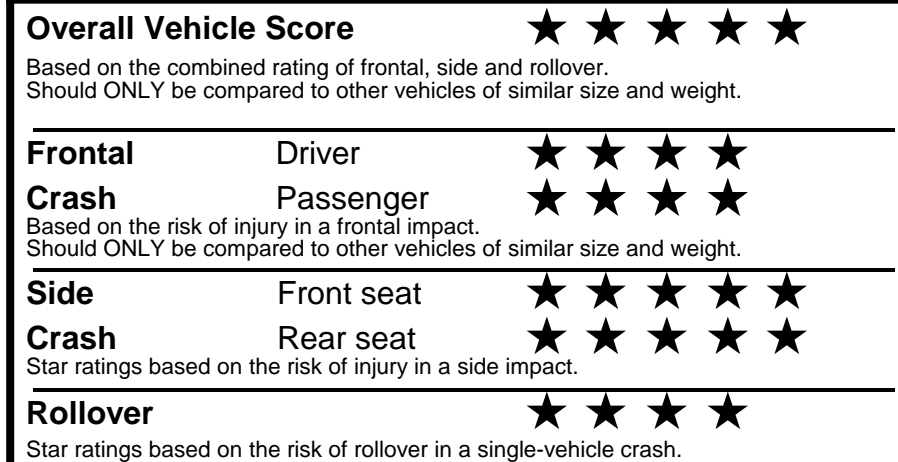

fueleconomy.gov

Calculate personalized estimates and compare vehicles

GOVERNMENT 5-STAR SAFETY RATINGS

Star ratings range from 1 to 5 stars (★★★★★) with 5 being the highest.
 Source: National Highway Traffic Safety Administration (NHTSA).
www.safercar.gov or 1-888-327-4236