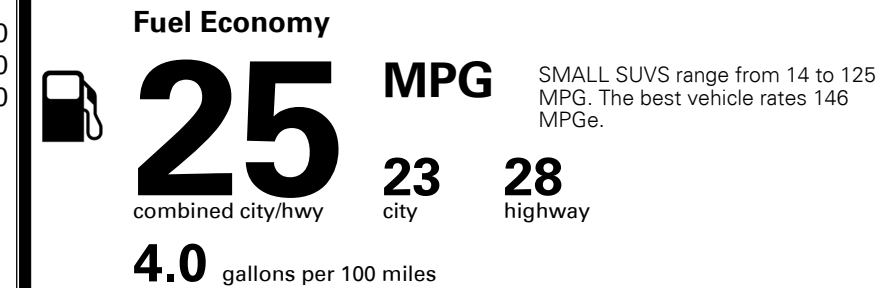

MSRP INCLUDING OPTIONS \$ 38,195.00

INLAND FREIGHT AND HANDLING \$ 1,445.00

TOTAL MANUFACTURER'S SUGGESTED RETAIL PRICE ▶ \$ 39,640.00

TOTAL ADDITIONAL WEIGHT: 8.0

*Additional terms and conditions apply.
 **Kia Connect may be currently unavailable for some Model Year 2022 and newer vehicles sold or purchased in Massachusetts; please see owners.kia.com for more information.
 NOTE: When you purchase this vehicle, Kia America, Inc. collects personal information you provide to the dealership. For information on our collection and use of personal information and your rights, please see our Privacy Policy on www.kia.com.

EPA DOT Fuel Economy and Environment

Gasoline Vehicle

You spend \$1,500 more in fuel costs over 5 years
 compared to the average new vehicle.

Annual fuel cost \$2,000

Actual results will vary for many reasons, including driving conditions and how you drive and maintain your vehicle. The average new vehicle gets 29 MPG and costs \$8,500 to fuel over 5 years. Cost estimates are based on 15,000 miles per year at \$ 3.30 per gallon. MPGe is miles per gasoline gallon equivalent. Vehicle emissions are a significant cause of climate change and smog.