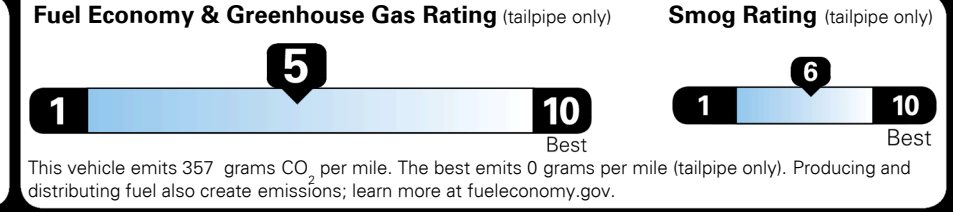

MSRP INCLUDING OPTIONS \$ 38,195.00

INLAND FREIGHT AND HANDLING \$ 1,445.00

TOTAL MANUFACTURER'S SUGGESTED RETAIL PRICE ▶ \$ 39,640.00

TOTAL ADDITIONAL WEIGHT: 8.0

*Additional terms and conditions apply.
 **Kia Connect may be currently unavailable for some Model Year 2022 and newer vehicles sold or purchased in Massachusetts; please see owners.kia.com for more information.
 NOTE: When you purchase this vehicle, Kia America, Inc. collects personal information you provide to the dealership. For information on our collection and use of personal information and your rights, please see our Privacy Policy on www.kia.com.

EPA DOT Fuel Economy and Environment

Gasoline Vehicle

You spend \$1,500 more in fuel costs over 5 years
 compared to the average new vehicle.

Annual fuel cost \$2,000

Actual results will vary for many reasons, including driving conditions and how you drive and maintain your vehicle. The average new vehicle gets 29 MPG and costs \$8,500 to fuel over 5 years. Cost estimates are based on 15,000 miles per year at \$ 3.30 per gallon. MPGe is miles per gasoline gallon equivalent. Vehicle emissions are a significant cause of climate change and smog.