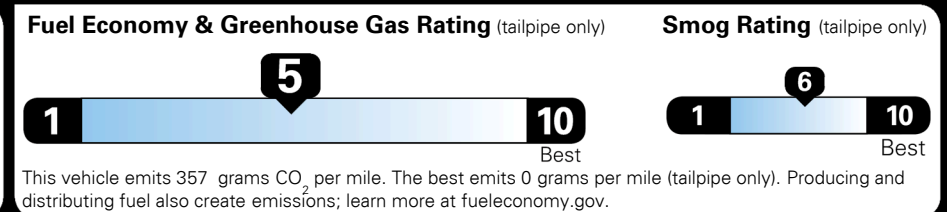

MSRP INCLUDING OPTIONS \$ 37,700.00

INLAND FREIGHT AND HANDLING \$ 1,445.00

TOTAL MANUFACTURER'S SUGGESTED RETAIL PRICE ▶ \$ 39,145.00

TOTAL ADDITIONAL WEIGHT: 8.0

*Additional terms and conditions apply.
 **Kia Connect may be currently unavailable for some Model Year 2022 and newer vehicles sold or purchased in Massachusetts; please see owners.kia.com for more information.
 NOTE: When you purchase this vehicle, Kia America, Inc. collects personal information you provide to the dealership. For information on our collection and use of personal information and your rights, please see our Privacy Policy on www.kia.com.

EPA DOT Fuel Economy and Environment

Gasoline Vehicle

You spend \$1,500 more in fuel costs over 5 years
 compared to the average new vehicle.

Annual fuel cost \$2,000

Actual results will vary for many reasons, including driving conditions and how you drive and maintain your vehicle. The average new vehicle gets 29 MPG and costs \$8,500 to fuel over 5 years. Cost estimates are based on 15,000 miles per year at \$ 3.30 per gallon. MPGe is miles per gasoline gallon equivalent. Vehicle emissions are a significant cause of climate change and smog.