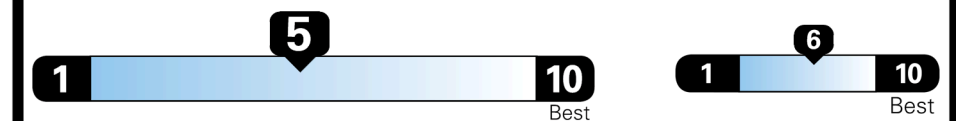

SMALL SUVs range from 14 to 125 MPG. The best vehicle rates 146 MPGe.

You spend \$1,000 more in fuel costs over 5 years compared to the average new vehicle.

Annual fuel cost \$1,900

Fuel Economy & Greenhouse Gas Rating (tailpipe only) **Smog Rating** (tailpipe only)