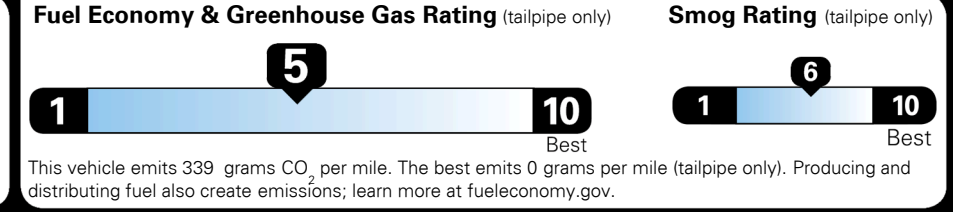

Actual results will vary for many reasons, including driving conditions and how you drive and maintain your vehicle. The average new vehicle gets 29 MPG and costs $8,500 to fuel over 5 years. Cost estimates are based on 15,000 miles per year at $ 3.30 per gallon. MPGe is miles per gasoline gallon equivalent. Vehicle emissions are a significant cause of climate change and smog.

fueleconomy.gov
Calculate personalized estimates and compare vehicles