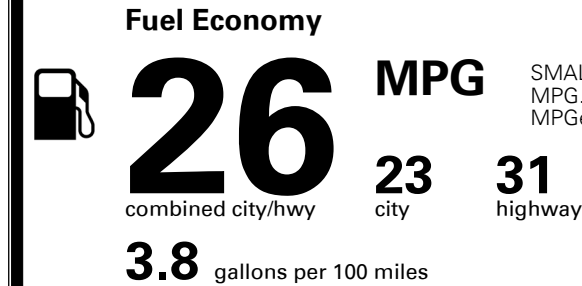

TOTAL ADDITIONAL WEIGHT: 27.8

EPA DOT Fuel Economy and Environment

Gasoline Vehicle

SMALL SUVs range from 14 to 125 MPG. The best vehicle rates 146 MPGe.

You spend
\$1,000
 more in fuel costs
 over 5 years
 compared to the
 average new vehicle.