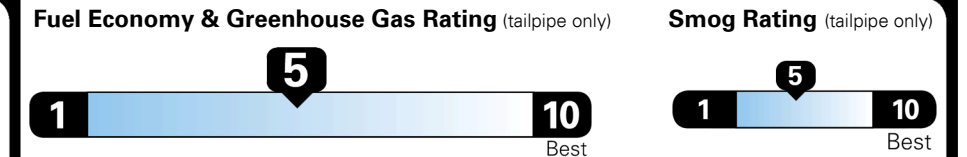

This vehicle emits 377 grams CO₂ per mile. The best emits 0 grams per mile (tailpipe only). Producing and distributing fuel also create emissions; learn more at fuel economy.gov.

Actual results will vary for many reasons, including driving conditions and how you drive and maintain your vehicle. The average new vehicle gets 28 MPG and costs $8,000 to fuel over 5 years. Cost estimates are based on 15,000 miles per year at $ 2.95 per gallon. MPGe is miles per gasoline gallon equivalent. Vehicle emissions are a significant cause of climate change and smog.

fuel economy.gov

Calculate personalized estimates and compare vehicles

GOVERNMENT 5-STAR SAFETY RATINGS

PARTS CONTENT INFORMATION

Overall Vehicle Score ★ ★ ★ ★
Based on the combined rating of frontal, side and rollover.
Should ONLY be compared to other vehicles of similar size and weight.

Frontal Crash Driver ★ ★ ★ ★
Passenger ★ ★ ★ ★
Based on the risk of injury in a frontal impact.
Should ONLY be compared to other vehicles of similar size and weight.

Side Crash Front seat ★ ★ ★ ★ ★
Rear seat ★ ★ ★ ★ ★
Star ratings based on the risk of injury in a side impact.

Rollover ★ ★ ★ ★
Star ratings based on the risk of rollover in a single-vehicle crash.

Star ratings range from 1 to 5 stars (★★★★★) with 5 being the highest.
Source: National Highway Traffic Safety Administration (NHTSA).
www.safercar.gov or 1-888-327-4236

Manufacturer's suggested retail price includes Manufacturer's recommended pre-delivery service. License and title fees, state and local taxes and other dealer installed options and accessories are not included in the manufacturer's suggested retail price.

FOR VEHICLES IN THIS CAR LINE U.S./CANADIAN PARTS CONTENT: 55 %

MAJOR SOURCES OF FOREIGN PARTS: KOREA: 35%

NOTE: PARTS CONTENT DOES NOT INCLUDE FINAL ASSEMBLY, DISTRIBUTION, OR OTHER NON-PARTS COSTS.

FOR THIS VEHICLE FINAL ASSEMBLY POINT: WEST POINT, GA, USA

COUNTRY OF ORIGIN ENGINE:

USA

TRANSMISSION:

KOREA