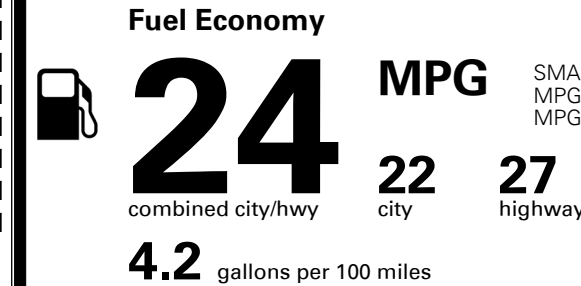

EPA DOT Fuel Economy and Environment

Gasoline Vehicle

SMALL SUVs range from 14 to 123 MPG. The best vehicle rates 132 MPGe.

You spend
$1,250
more in fuel costs
over 5 years
compared to the
average new vehicle.

Annual fuel cost
$1,850

Fuel Economy & Greenhouse Gas Rating (tailpipe only)