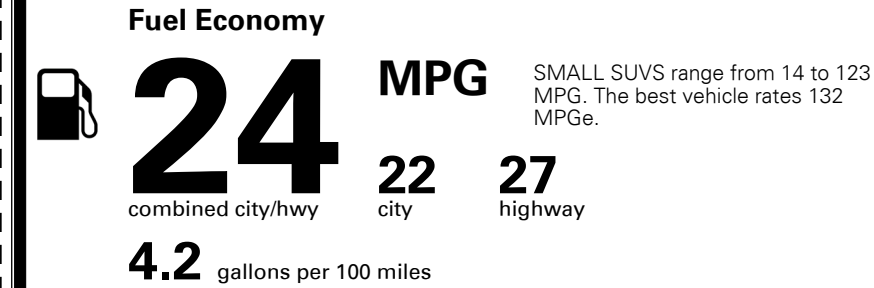

**Kia Connect may be currently unavailable for Model Year 2022 and newer vehicles sold or purchased in Massachusetts; please see owners.kia.com for updates on availability.

NOTE: When you purchase this vehicle, Kia America, Inc. collects personal information you provide to the dealership. For information on our collection and use of personal information and your rights, please see our Privacy Policy on www.kia.com.

MANUFACTURER'S SUGGESTED RETAIL PRICE ▶

COMPARE SX-PRESTIGE AWD FEATURES

Added to/in place of standard SX AWD features

- Surround View Monitor
- Blind-Spot View Monitor
- Bose Premium Audio
- Leather Seat Trim
- Ventilated Front Seats
- Upgraded Power Driver & Front Passenger Seat
- Heated 2nd Row Seats
- Heated Steering Wheel
- Parking Collision-Avoidance Assist - Reverse
- Parking Distance Warning - Forward
- Retractable Rear Door Sunshades
- Aluminum Sport Pedals
- 115V Power Adapter

ADDITIONAL INSTALLED EQUIPMENT:

(In addition to or in place of standard features)

- Cross Bars $360.00
- Carpeted Floor Mats $225.00
- Cargo Net $55.00
- Carpet Cargo Mat w/Seatback Protection $115.00
- Wheel Locks $65.00

MSRP INCLUDING OPTIONS $ 44,310.00

INLAND FREIGHT AND HANDLING $ 1,325.00

TOTAL MANUFACTURER'S SUGGESTED RETAIL PRICE ▶ $ 45,635.00

TOTAL ADDITIONAL WEIGHT: 22.8

Most Dependable
Mass Market Brand
3 Years in a Row

EPA DOT Fuel Economy and Environment

Gasoline Vehicle

You spend
$1,250
more in fuel costs
over 5 years
compared to the
average new vehicle.

Annual fuel cost
$1,850