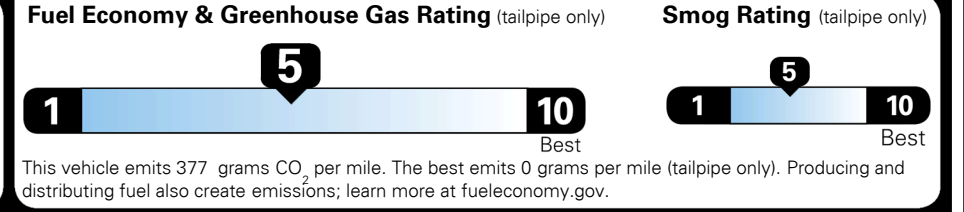

Actual results will vary for many reasons, including driving conditions and how you drive and maintain your vehicle. The average new vehicle gets 28 MPG and costs $8,000 to fuel over 5 years. Cost estimates are based on 15,000 miles per year at $ 2.95 per gallon. MPGe is miles per gasoline gallon equivalent. Vehicle emissions are a significant cause of climate change and smog.

fueleconomy.gov

Calculate personalized estimates and compare vehicles