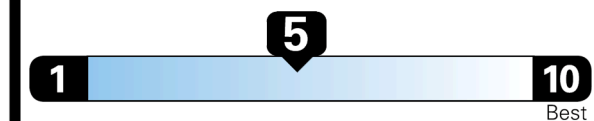

2026 SORENTO X-LINE SX 2.5T AWD

MODEL/OPT.CODE: 76482 / 010
EXTERIOR COLOR: GLACIAL WHITE PEARL
INTERIOR COLOR: BLACK
VEHICLE ID NUMBER: 5XYRKDJFXTG410315
PORT OF ENTRY: WEST POINT

Sold To: IA001
Kia of Des Moines
4475 MERLE HAY ROAD
DES MOINES IA 50310

Ship To: IA001

STANDARD FEATURES

STANDARD X-LINE EX AWD FEATURES

MECHANICAL
2.5L Turbo Engine; 281hp & 311 lb-ft Torque
8-Speed Dual Clutch Auto Transmission
All-Wheel Drive w/ Terrain Mode

ADVANCED DRIVER-ASSISTANCE SYSTEMS

Forward Collision-Avoidance Assist - Cyclist/Jct Turning
Blind-Spot Collision Warning
Rear Cross-Traffic Collision-Avoidance Assist
Lane Keeping Assist & Lane Following Assist
Driver Attention Warning & High Beam Assist
Safe Exit Assist & Highway Driving Assist
Parking Distance Warning - Forward / Reverse
Navigation-Based Smart Cruise Control-Curve

SAFETY

Dual Front Advanced Airbags & Driver's Knee Airbag
Dual Front and Rear Seat-Mounted Side Airbags
Full-Length Side Curtain Airbags

INTERIOR, COMFORT & CONVENIENCE

12.3" Panoramic Display w/ Navigation
Wireless Android Auto & Apple CarPlay
Kia Connect w/Comp 3-Yr Ultimate.* Where Available**
SIRIUSXM® w/Free 3-Mo. Subscription*
Bose Premium Audio System
Dual-Zone Automatic Climate Control w/ Auto Defogger
Smart Key w/ Push Button & Remote Start
Wireless Charger (Front) / Front & Rear USB Charge Ports
Power Adjustable Driver & Front Passenger Seats
SynTex Seating Material w/ Heated Front Seats
2nd Row Captain's Chairs (2 Seats)
One-Touch Slide & Fold 2nd Row Seats
Rear Occupant Alert w/ Sensors

EXTERIOR