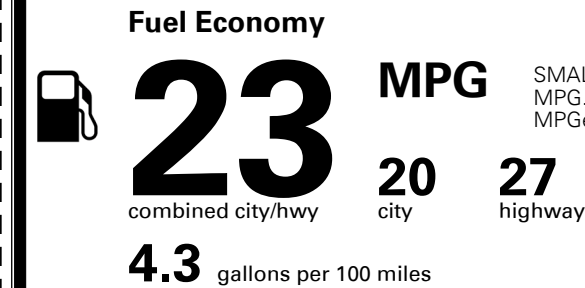

EPA DOT Fuel Economy and Environment

Gasoline Vehicle

SMALL SUVs range from 14 to 125 MPG. The best vehicle rates 146 MPGe.

You spend $2,250 more in fuel costs over 5 years compared to the average new vehicle.

Annual fuel cost $2,150

Fuel Economy & Greenhouse Gas Rating (tailpipe only)