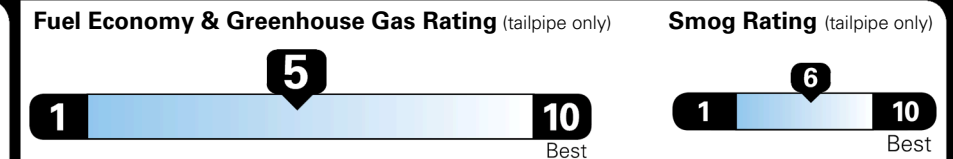

This vehicle emits 388 grams CO₂ per mile. The best emits 0 grams per mile (tailpipe only). Producing and distributing fuel also create emissions; learn more at fueleconomy.gov.

Actual results will vary for many reasons, including driving conditions and how you drive and maintain your vehicle. The average new vehicle gets 29 MPG and costs $8,500 to fuel over 5 years. Cost estimates are based on 15,000 miles per year at $ 3.30 per gallon. MPGe is miles per gasoline gallon equivalent. Vehicle emissions are a significant cause of climate change and smog.

fueleconomy.gov

Calculate personalized estimates and compare vehicles

GOVERNMENT 5-STAR SAFETY RATINGS

Overall Vehicle Score ★ ★ ★ ★ ★

Based on the combined rating of frontal, side and rollover. Should ONLY be compared to other vehicles of similar size and weight.

Frontal Driver ★ ★ ★ ★

Crash Passenger ★ ★ ★ ★

Based on the risk of injury in a frontal impact. Should ONLY be compared to other vehicles of similar size and weight.

Side Front seat ★ ★ ★ ★ ★

Crash Rear seat ★ ★ ★ ★ ★

Star ratings based on the risk of injury in a side impact.

Rollover ★ ★ ★ ★

Star ratings based on the risk of rollover in a single-vehicle crash.

Star ratings range from 1 to 5 stars (★★★★★) with 5 being the highest.

Source: National Highway Traffic Safety Administration (NHTSA).

www.safercar.gov or 1-888-327-4236

Manufacturer's suggested retail price includes Manufacturer's recommended pre-delivery service. License and title fees, state and local taxes and other dealer installed options and accessories are not included in the manufacturer's suggested retail price.

PARTS CONTENT INFORMATION

FOR VEHICLES IN THIS CAR LINE U.S./CANADIAN PARTS CONTENT: 55 %

MAJOR SOURCES OF FOREIGN PARTS: KOREA: 30%

NOTE: PARTS CONTENT DOES NOT INCLUDE FINAL ASSEMBLY, DISTRIBUTION, OR OTHER NON-PARTS COSTS.

FOR THIS VEHICLE FINAL ASSEMBLY POINT: WEST POINT, GA, USA

COUNTRY OF ORIGIN

ENGINE (MOTOR): USA

TRANSMISSION: KOREA