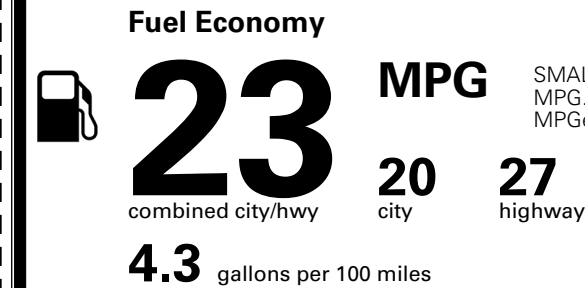

EPA DOT Fuel Economy and Environment

Gasoline Vehicle

SMALL SUVs range from 14 to 138 MPG. The best vehicle rates 146 MPGe.

You spend $2,250 more in fuel costs over 5 years compared to the average new vehicle.

Annual fuel cost $2,150