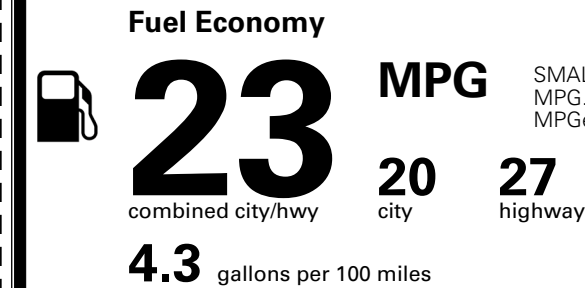

TOTAL MANUFACTURER'S SUGGESTED RETAIL PRICE ▶ \$ 50,710.00

TOTAL ADDITIONAL WEIGHT: 30.2

*Additional terms and conditions apply.

**Kia Connect may be currently unavailable for some Model Year 2022 and newer vehicles sold or purchased in Massachusetts; please see owners.kia.com for more information.

EPA DOT Fuel Economy and Environment

Gasoline Vehicle

SMALL SUVs range from 14 to 138 MPG. The best vehicle rates 146 MPGe.

You spend \$2,250 more in fuel costs over 5 years compared to the average new vehicle.