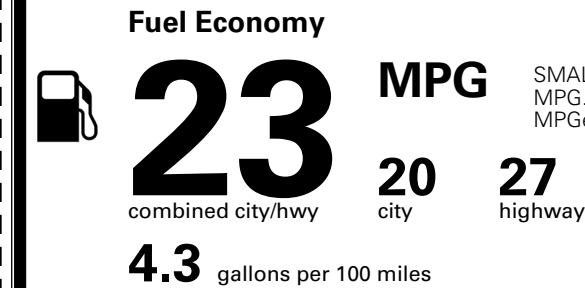

EPA DOT Fuel Economy and Environment

Gasoline Vehicle

SMALL SUVs range from 14 to 125 MPG. The best vehicle rates 146 MPGe.

You spend
$2,250
more in fuel costs
over 5 years
compared to the
average new vehicle.

Annual fuel cost
$2,150