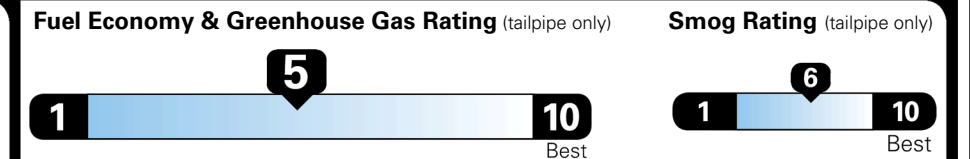

This vehicle emits 388 grams CO₂ per mile. The best emits 0 grams per mile (tailpipe only). Producing and distributing fuel also create emissions; learn more at fueleconomy.gov.

Actual results will vary for many reasons, including driving conditions and how you drive and maintain your vehicle. The average new vehicle gets 29 MPG and costs $8,500 to fuel over 5 years. Cost estimates are based on 15,000 miles per year at $ 3.30 per gallon. MPGe is miles per gasoline gallon equivalent. Vehicle emissions are a significant cause of climate change and smog.

fueleconomy.gov

Calculate personalized estimates and compare vehicles

GOVERNMENT 5-STAR SAFETY RATINGS

Overall Vehicle Score ★ ★ ★ ★ ★

Based on the combined rating of frontal, side and rollover. Should ONLY be compared to other vehicles of similar size and weight.

Frontal Driver ★ ★ ★ ★ ★
Crash Passenger ★ ★ ★ ★ ★

Based on the risk of injury in a frontal impact. Should ONLY be compared to other vehicles of similar size and weight.

Side Front seat ★ ★ ★ ★ ★
Crash Rear seat ★ ★ ★ ★ ★

Star ratings based on the risk of injury in a side impact.

Rollover ★ ★ ★ ★ ★

Star ratings based on the risk of rollover in a single-vehicle crash.

Star ratings range from 1 to 5 stars (★★★★★) with 5 being the highest.

Source: National Highway Traffic Safety Administration (NHTSA).

www.safercar.gov or 1-888-327-4236

Manufacturer's suggested retail price includes Manufacturer's recommended pre-delivery service. License and title fees, state and local taxes and other dealer installed options and accessories are not included in the manufacturer's suggested retail price.

PARTS CONTENT INFORMATION

FOR VEHICLES IN THIS CAR LINE U.S./CANADIAN PARTS CONTENT: 55 %

MAJOR SOURCES OF FOREIGN PARTS: KOREA: 30%

NOTE: PARTS CONTENT DOES NOT INCLUDE FINAL ASSEMBLY, DISTRIBUTION, OR OTHER NON-PARTS COSTS.

FOR THIS VEHICLE FINAL ASSEMBLY POINT: WEST POINT, GA, USA

COUNTRY OF ORIGIN

ENGINE (MOTOR): USA

TRANSMISSION: KOREA