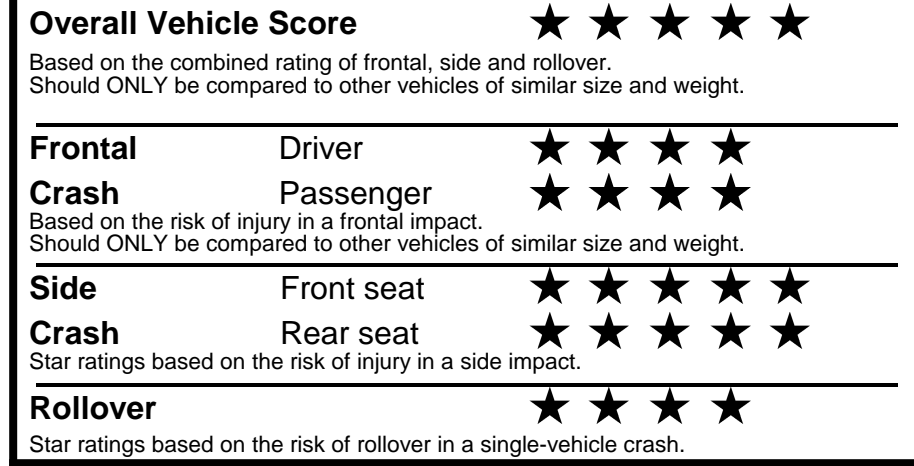

GOVERNMENT 5-STAR SAFETY RATINGS

Star ratings range from 1 to 5 stars (★★★★★) with 5 being the highest.
Source: National Highway Traffic Safety Administration (NHTSA).
www.safercar.gov or 1-888-327-4236

Manufacturer's suggested retail price includes Manufacturer's recommended pre-delivery service. License and title fees, state and local taxes and other dealer installed options and accessories are not included in the manufacturer's suggested retail price.

PARTS CONTENT INFORMATION

FOR VEHICLES IN THIS CAR LINE U.S./CANADIAN PARTS CONTENT: 55 %

MAJOR SOURCES OF FOREIGN PARTS: KOREA: 30%

NOTE: PARTS CONTENT DOES NOT INCLUDE FINAL ASSEMBLY, DISTRIBUTION, OR OTHER NON-PARTS COSTS.

FOR THIS VEHICLE FINAL ASSEMBLY POINT: WEST POINT, GA, USA

COUNTRY OF ORIGIN ENGINE (MOTOR): USA
TRANSMISSION: KOREA