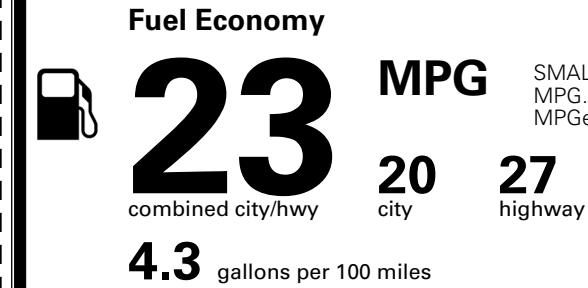

EPA DOT Fuel Economy and Environment

Gasoline Vehicle

SMALL SUVs range from 14 to 138 MPG. The best vehicle rates 146 MPGe.

You spend
$2,250
more in fuel costs
over 5 years
compared to the
average new vehicle.

Annual fuel cost
$2,150