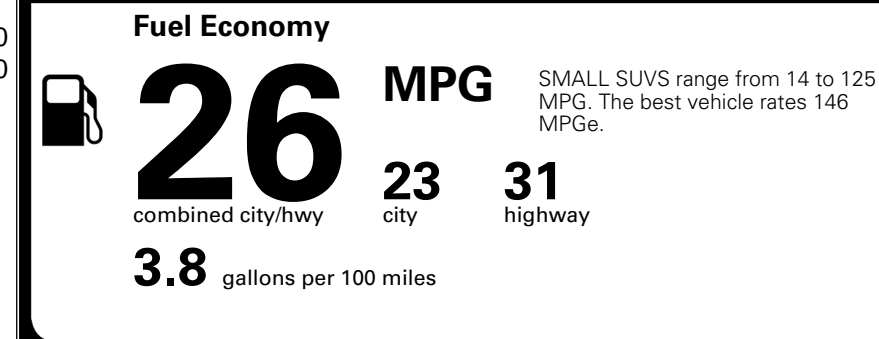

MANUFACTURER'S SUGGESTED RETAIL PRICE ▶ $ 32,390.00

ADDITIONAL INSTALLED EQUIPMENT:
(In addition to or in place of standard features)
Carpeted Floor Mats $235.00
Auto-Dimming Mirror w/ HomeLink™ $375.00

MSRP INCLUDING OPTIONS $ 33,000.00

INLAND FREIGHT AND HANDLING $ 1,495.00

TOTAL MANUFACTURER'S SUGGESTED RETAIL PRICE ▶ $ 34,495.00

TOTAL ADDITIONAL WEIGHT: 8.0

*Additional terms and conditions apply.
**Kia Connect may be currently unavailable for some Model Year 2022 and newer vehicles sold or purchased in Massachusetts; please see owners.kia.com for more information.
NOTE: When you purchase this vehicle, Kia America, Inc. collects personal information you provide to the dealership. For information on our collection and use of personal information and your rights, please see our Privacy Policy on www.kia.com.

EPA DOT Fuel Economy and Environment

Gasoline Vehicle

You spend $1,000 more in fuel costs over 5 years
compared to the average new vehicle.

Annual fuel cost $1,900