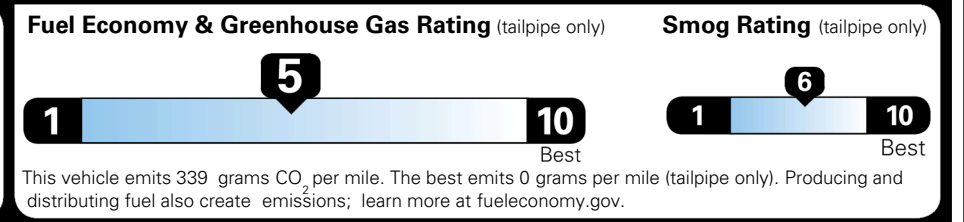

Actual results will vary for many reasons, including driving conditions and how you drive and maintain your vehicle. The average new vehicle gets 29 MPG and costs $8,500 to fuel over 5 years. Cost estimates are based on 15,000 miles per year at $ 3.30 per gallon. MPGe is miles per gasoline gallon equivalent. Vehicle emissions are a significant cause of climate change and smog.

fueleconomy.gov
Calculate personalized estimates and compare vehicles

Smartphone QR Code