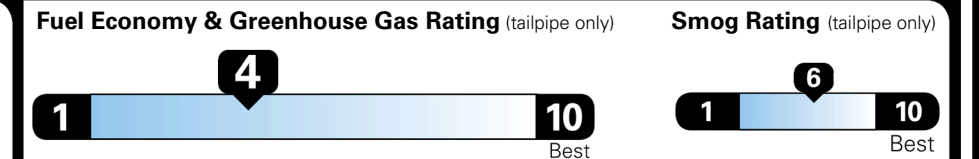

You spend
$3,500
more in fuel costs
over 5 years
compared to the
average new vehicle.

Annual fuel cost
$2,300