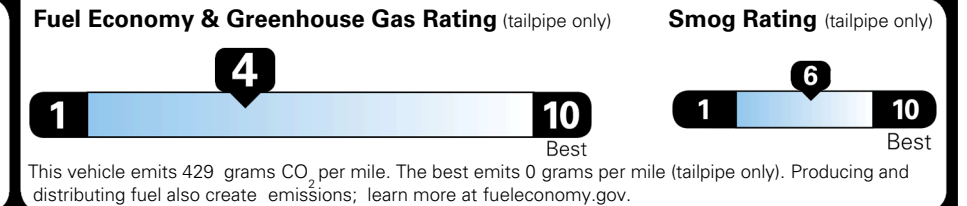

TOTAL ADDITIONAL WEIGHT: 7.2

EPA DOT Fuel Economy and Environment

Gasoline Vehicle

You spend **\$3,500** more in fuel costs over 5 years compared to the average new vehicle.

Annual fuel cost **\$2,300**

Actual results will vary for many reasons, including driving conditions and how you drive and maintain your vehicle. The average new vehicle gets 29 MPG and costs \$8,000 to fuel over 5 years. Cost estimates are based on 15,000 miles per year at \$ 3.10 per gallon. MPGe is miles per gasoline gallon equivalent. Vehicle emissions are a significant cause of climate change and smog.