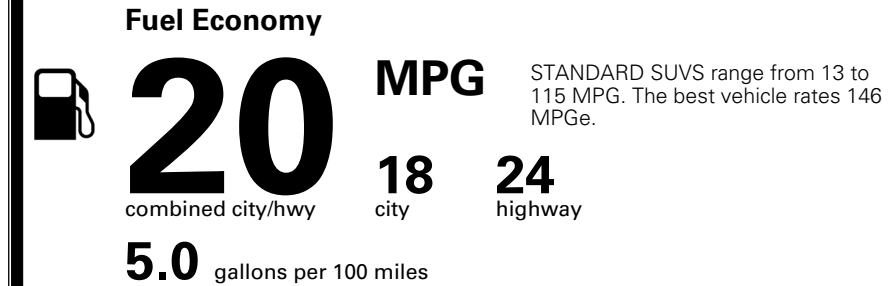

TOTAL ADDITIONAL WEIGHT: 7.2

EPA DOT Fuel Economy and Environment

Gasoline Vehicle

You spend **\$3,500** more in fuel costs over 5 years compared to the average new vehicle.

Annual fuel cost **\$2,300**

Actual results will vary for many reasons, including driving conditions and how you drive and maintain your vehicle. The average new vehicle gets 29 MPG and costs \$8,000 to fuel over 5 years. Cost estimates are based on 15,000 miles per year at \$ 3.10 per gallon. MPGe is miles per gasoline gallon equivalent. Vehicle emissions are a significant cause of climate change and smog.