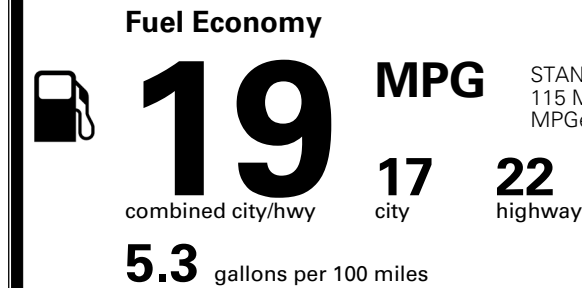

\$ 58,140.00

INLAND FREIGHT AND HANDLING

\$ 1,545.00

TOTAL MANUFACTURER'S SUGGESTED RETAIL PRICE ▶

\$ 59,685.00

TOTAL ADDITIONAL WEIGHT: 12.7

EPA DOT Fuel Economy and Environment

Gasoline Vehicle

STANDARD SUVs range from 12 to 115 MPG. The best vehicle rates 146 MPGe.

You spend
\$4,500
 more in fuel costs
 over 5 years
 compared to the
 average new vehicle.

Annual fuel cost
\$2,600

Fuel Economy & Greenhouse Gas Rating (tailpipe only)