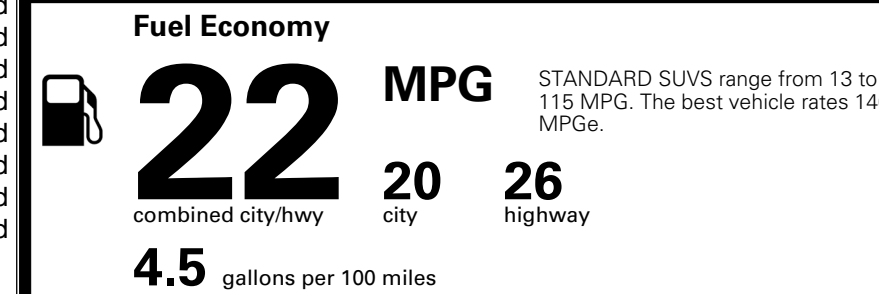

\$495.00
 \$625.00
 \$250.00
 \$390.00

MSRP INCLUDING OPTIONS

\$ 43,850.00

INLAND FREIGHT AND HANDLING

\$ 1,545.00

TOTAL MANUFACTURER'S SUGGESTED RETAIL PRICE ▶

\$ 45,395.00

TOTAL ADDITIONAL WEIGHT: 7.7

EPA DOT Fuel Economy and Environment

Gasoline Vehicle

You spend
\$2,500
 more in fuel costs
 over 5 years
 compared to the
 average new vehicle.

Annual fuel cost
\$2,100

Actual results will vary for many reasons, including driving conditions and how you drive and maintain your vehicle. The average new vehicle gets 29 MPG and costs \$8,000 to fuel over 5 years. Cost estimates are based on 15,000 miles per year at \$ 3.10 per gallon. MPGe is miles per gasoline gallon equivalent. Vehicle emissions are a significant cause of climate change and smog.