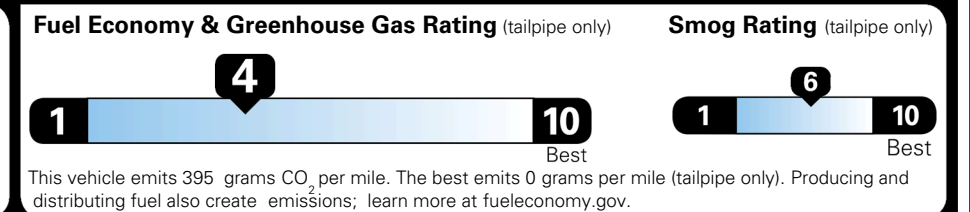

\$495.00
 \$625.00
 \$250.00
 \$390.00

MSRP INCLUDING OPTIONS

\$ 43,850.00

INLAND FREIGHT AND HANDLING

\$ 1,545.00

TOTAL MANUFACTURER'S SUGGESTED RETAIL PRICE ▶

\$ 45,395.00

TOTAL ADDITIONAL WEIGHT: 7.7

EPA DOT Fuel Economy and Environment

Gasoline Vehicle

You spend
\$2,500
 more in fuel costs
 over 5 years
 compared to the
 average new vehicle.

Annual fuel cost
\$2,100

Actual results will vary for many reasons, including driving conditions and how you drive and maintain your vehicle. The average new vehicle gets 29 MPG and costs \$8,000 to fuel over 5 years. Cost estimates are based on 15,000 miles per year at \$ 3.10 per gallon. MPGe is miles per gasoline gallon equivalent. Vehicle emissions are a significant cause of climate change and smog.