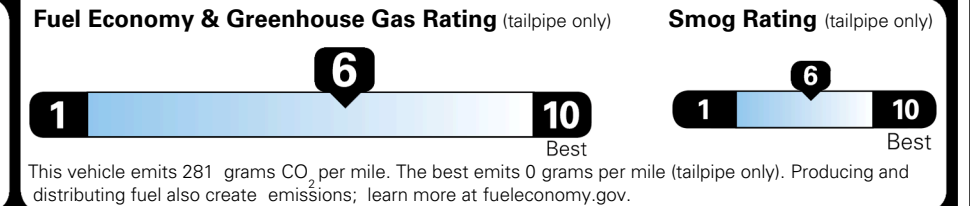

You save $500
in fuel costs over 5 years compared to the average new vehicle.

Annual fuel cost **$1,500**