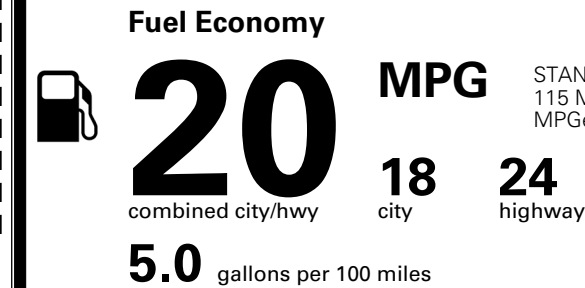

TOTAL ADDITIONAL WEIGHT: 7.2

EPA DOT Fuel Economy and Environment

Gasoline Vehicle

STANDARD SUVs range from 13 to 115 MPG. The best vehicle rates 146 MPGe.

You spend
\$3,500
 more in fuel costs
 over 5 years
 compared to the
 average new vehicle.

Annual fuel cost
\$2,300

Fuel Economy & Greenhouse Gas Rating (tailpipe only)

This vehicle emits 429 grams CO₂ per mile. The best emits 0 grams per mile (tailpipe only). Producing and distributing fuel also create emissions; learn more at fueleconomy.gov.