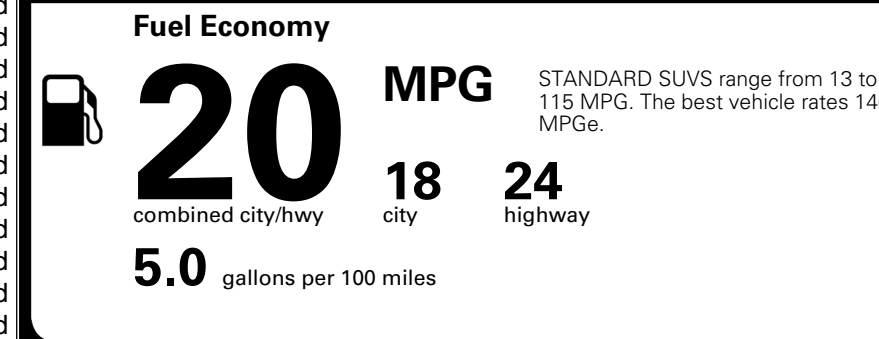

EPA DOT Fuel Economy and Environment

Gasoline Vehicle

You spend
\$3,500
 more in fuel costs
 over 5 years
 compared to the
 average new vehicle.

Annual fuel cost
\$2,300

Actual results will vary for many reasons, including driving conditions and how you drive and maintain your vehicle. The average new vehicle gets 29 MPG and costs \$8,000 to fuel over 5 years. Cost estimates are based on 15,000 miles per year at \$ 3.10 per gallon. MPGe is miles per gasoline gallon equivalent. Vehicle emissions are a significant cause of climate change and smog.