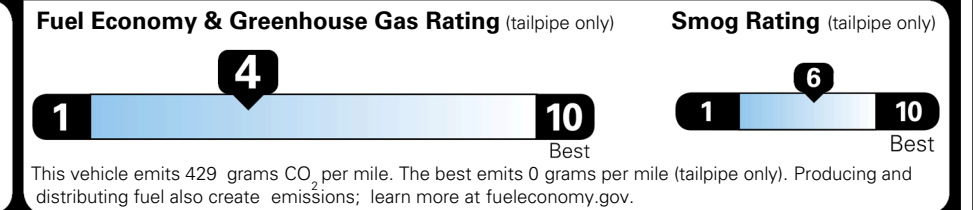

Actual results will vary for many reasons, including driving conditions and how you drive and maintain your vehicle. The average new vehicle gets 29 MPG and costs $8,000 to fuel over 5 years. Cost estimates are based on 15,000 miles per year at $ 3.10 per gallon. MPGe is miles per gasoline gallon equivalent. Vehicle emissions are a significant cause of climate change and smog.

fueleconomy.gov

Calculate personalized estimates and compare vehicles

GOVERNMENT 5-STAR SAFETY RATINGS

Overall Vehicle Score		Not Rated
Based on the combined rating of frontal, side and rollover. Should ONLY be compared to other vehicles of similar size and weight.		
Frontal	Driver	Not Rated
Crash	Passenger	Not Rated
Based on the risk of injury in a frontal impact. Should ONLY be compared to other vehicles of similar size and weight.		
Side	Front seat	Not Rated
Crash	Rear seat	Not Rated
Star ratings based on the risk of injury in a side impact.		
Rollover		Not Rated
Star ratings based on the risk of rollover in a single-vehicle crash.		

Star ratings range from 1 to 5 stars (★★★★★) with 5 being the highest.
Source: National Highway Traffic Safety Administration (NHTSA).
www.safercar.gov or 1-888-327-4236

Manufacturer's suggested retail price includes Manufacturer's recommended pre-delivery service. License and title fees, state and local taxes and other dealer installed options and accessories are not included in the manufacturer's suggested retail price.

PARTS CONTENT INFORMATION

FOR VEHICLES IN THIS CAR LINE U.S./CANADIAN PARTS CONTENT: 50 %

MAJOR SOURCES OF FOREIGN PARTS: KOREA: 35%

NOTE: PARTS CONTENT DOES NOT INCLUDE FINAL ASSEMBLY, DISTRIBUTION, OR OTHER NON-PARTS COSTS.

FOR THIS VEHICLE FINAL ASSEMBLY POINT: WEST POINT, GA, USA

COUNTRY OF ORIGIN ENGINE (MOTOR): KOREA
TRANSMISSION: USA