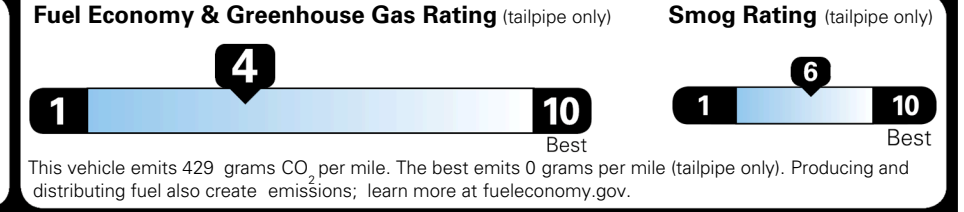

\$ 49,050.00

\$ 1,545.00

\$ 50,595.00

EPA DOT Fuel Economy and Environment

Gasoline Vehicle

You spend
\$3,500
 more in fuel costs
 over 5 years
 compared to the
 average new vehicle.

Annual fuel cost
\$2,300