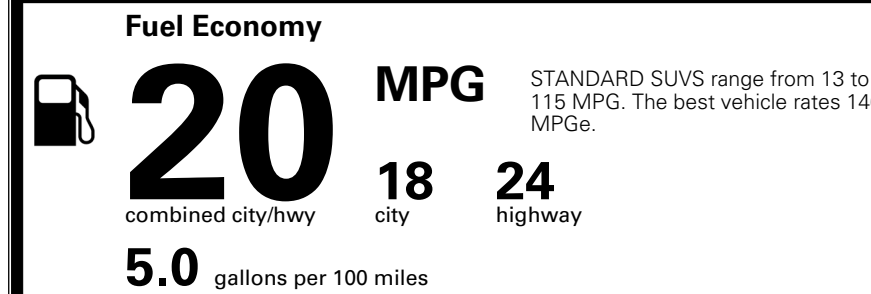

\$ 49,050.00

\$ 1,545.00

\$ 50,595.00

EPA DOT Fuel Economy and Environment

Gasoline Vehicle

You spend
\$3,500
 more in fuel costs
 over 5 years
 compared to the
 average new vehicle.

Annual fuel cost
\$2,300