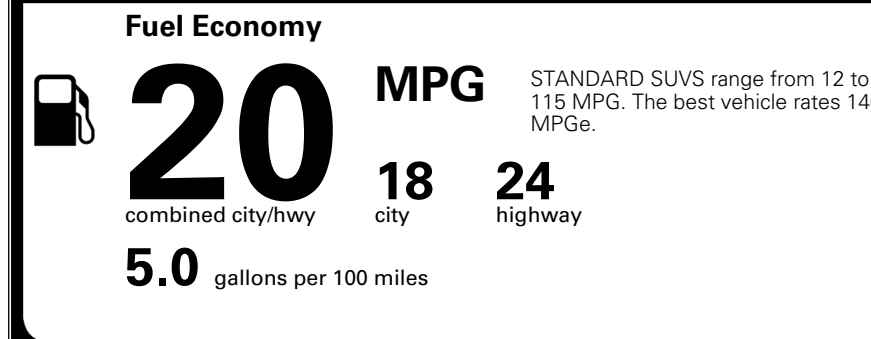

\$495.00
 \$625.00
 \$250.00

\$ 47,160.00

\$ 1,545.00

\$ 48,705.00

EPA DOT Fuel Economy and Environment

Gasoline Vehicle

You spend \$4,000 more in fuel costs over 5 years compared to the average new vehicle.