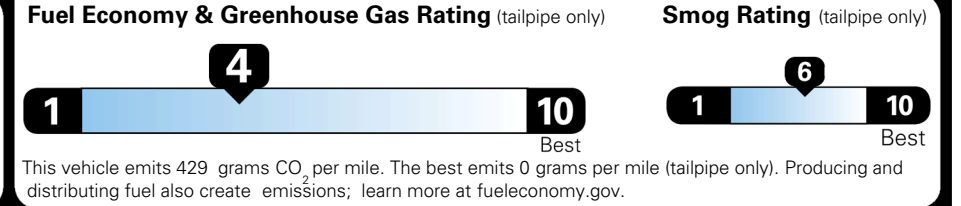

Actual results will vary for many reasons, including driving conditions and how you drive and maintain your vehicle. The average new vehicle gets 29 MPG and costs $8,500 to fuel over 5 years. Cost estimates are based on 15,000 miles per year at $ 3.30 per gallon. MPGe is miles per gasoline gallon equivalent. Vehicle emissions are a significant cause of climate change and smog.

fueleconomy.gov

Calculate personalized estimates and compare vehicles

GOVERNMENT 5-STAR SAFETY RATINGS

Overall Vehicle Score	Not Rated	
Based on the combined rating of frontal, side and rollover. Should ONLY be compared to other vehicles of similar size and weight.		
Frontal Crash	Driver Passenger	Not Rated
Based on the risk of injury in a frontal impact. Should ONLY be compared to other vehicles of similar size and weight.		
Side Crash	Front seat Rear seat	Not Rated
Star ratings based on the risk of injury in a side impact.		
Rollover	Not Rated	
Star ratings based on the risk of rollover in a single-vehicle crash.		

Star ratings range from 1 to 5 stars (★★★★★) with 5 being the highest. Source: National Highway Traffic Safety Administration (NHTSA). www.safercar.gov or 1-888-327-4236

Manufacturer's suggested retail price includes Manufacturer's recommended pre-delivery service. License and title fees, state and local taxes and other dealer installed options and accessories are not included in the manufacturer's suggested retail price.

PARTS CONTENT INFORMATION

FOR VEHICLES IN THIS CAR LINE U.S./CANADIAN PARTS CONTENT: 50 %

MAJOR SOURCES OF FOREIGN PARTS: KOREA: 35%

NOTE: PARTS CONTENT DOES NOT INCLUDE FINAL ASSEMBLY, DISTRIBUTION, OR OTHER NON-PARTS COSTS.

FOR THIS VEHICLE FINAL ASSEMBLY POINT: WEST POINT, GA, USA

COUNTRY OF ORIGIN ENGINE (MOTOR): KOREA

TRANSMISSION: USA