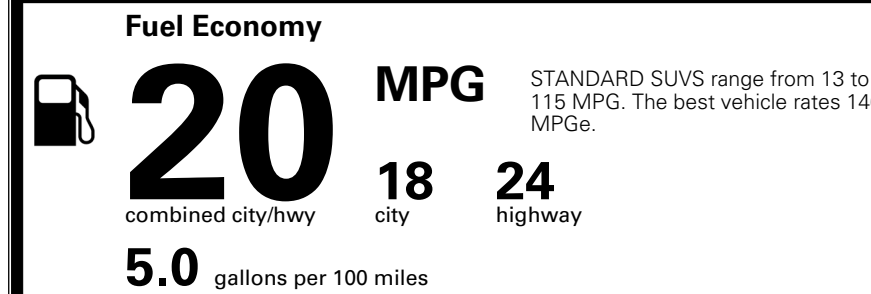

\$ 49,550.00

\$ 1,545.00

\$ 51,095.00

EPA DOT Fuel Economy and Environment

Gasoline Vehicle

You spend **\$3,500** more in fuel costs over 5 years compared to the average new vehicle.

Annual fuel cost **\$2,300**