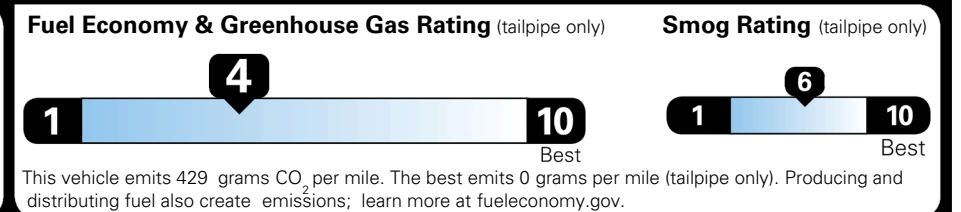

\$ 49,550.00

\$ 1,545.00

\$ 51,095.00

EPA DOT Fuel Economy and Environment

Gasoline Vehicle

You spend **\$3,500** more in fuel costs over 5 years compared to the average new vehicle.

Annual fuel cost **\$2,300**