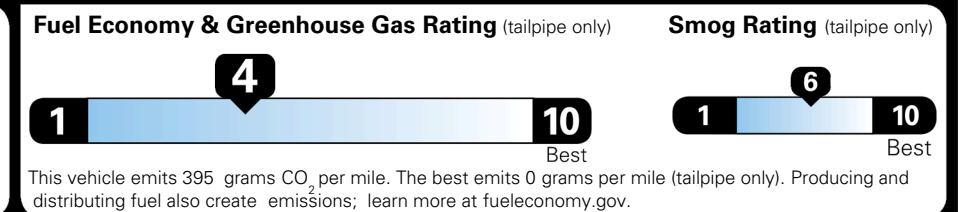

TOTAL ADDITIONAL WEIGHT:

EPA DOT Fuel Economy and Environment

Gasoline Vehicle

You spend
\$2,750
 more in fuel costs
 over 5 years
 compared to the
 average new vehicle.

Annual fuel cost
\$2,250

Actual results will vary for many reasons, including driving conditions and how you drive and maintain your vehicle. The average new vehicle gets 29 MPG and costs \$8,500 to fuel over 5 years. Cost estimates are based on 15,000 miles per year at \$ 3.30 per gallon. MPGe is miles per gasoline gallon equivalent. Vehicle emissions are a significant cause of climate change and smog.