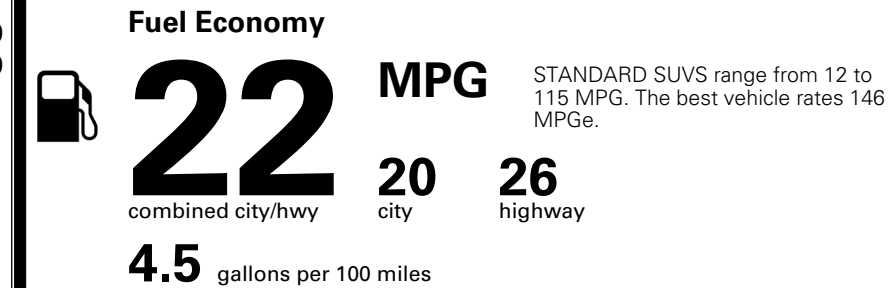

\$ 39,935.00

INLAND FREIGHT AND HANDLING

\$ 1,545.00

TOTAL MANUFACTURER'S SUGGESTED RETAIL PRICE ▶

\$ 41,480.00

*Additional terms and conditions apply.
 **Kia Connect may be currently unavailable for some Model Year 2022 and newer vehicles sold or purchased in Massachusetts; please see owners.kia.com for more information.
 NOTE: When you purchase this vehicle, Kia America, Inc. collects personal information you provide to the dealership. For information on our collection and use of personal information and your rights, please see our Privacy Policy on www.kia.com.

TOTAL ADDITIONAL WEIGHT:

EPA DOT Fuel Economy and Environment

Gasoline Vehicle

You spend
\$2,750
 more in fuel costs
 over 5 years
 compared to the
 average new vehicle.

Annual fuel cost
\$2,250

Actual results will vary for many reasons, including driving conditions and how you drive and maintain your vehicle. The average new vehicle gets 29 MPG and costs \$8,500 to fuel over 5 years. Cost estimates are based on 15,000 miles per year at \$ 3.30 per gallon. MPGe is miles per gasoline gallon equivalent. Vehicle emissions are a significant cause of climate change and smog.